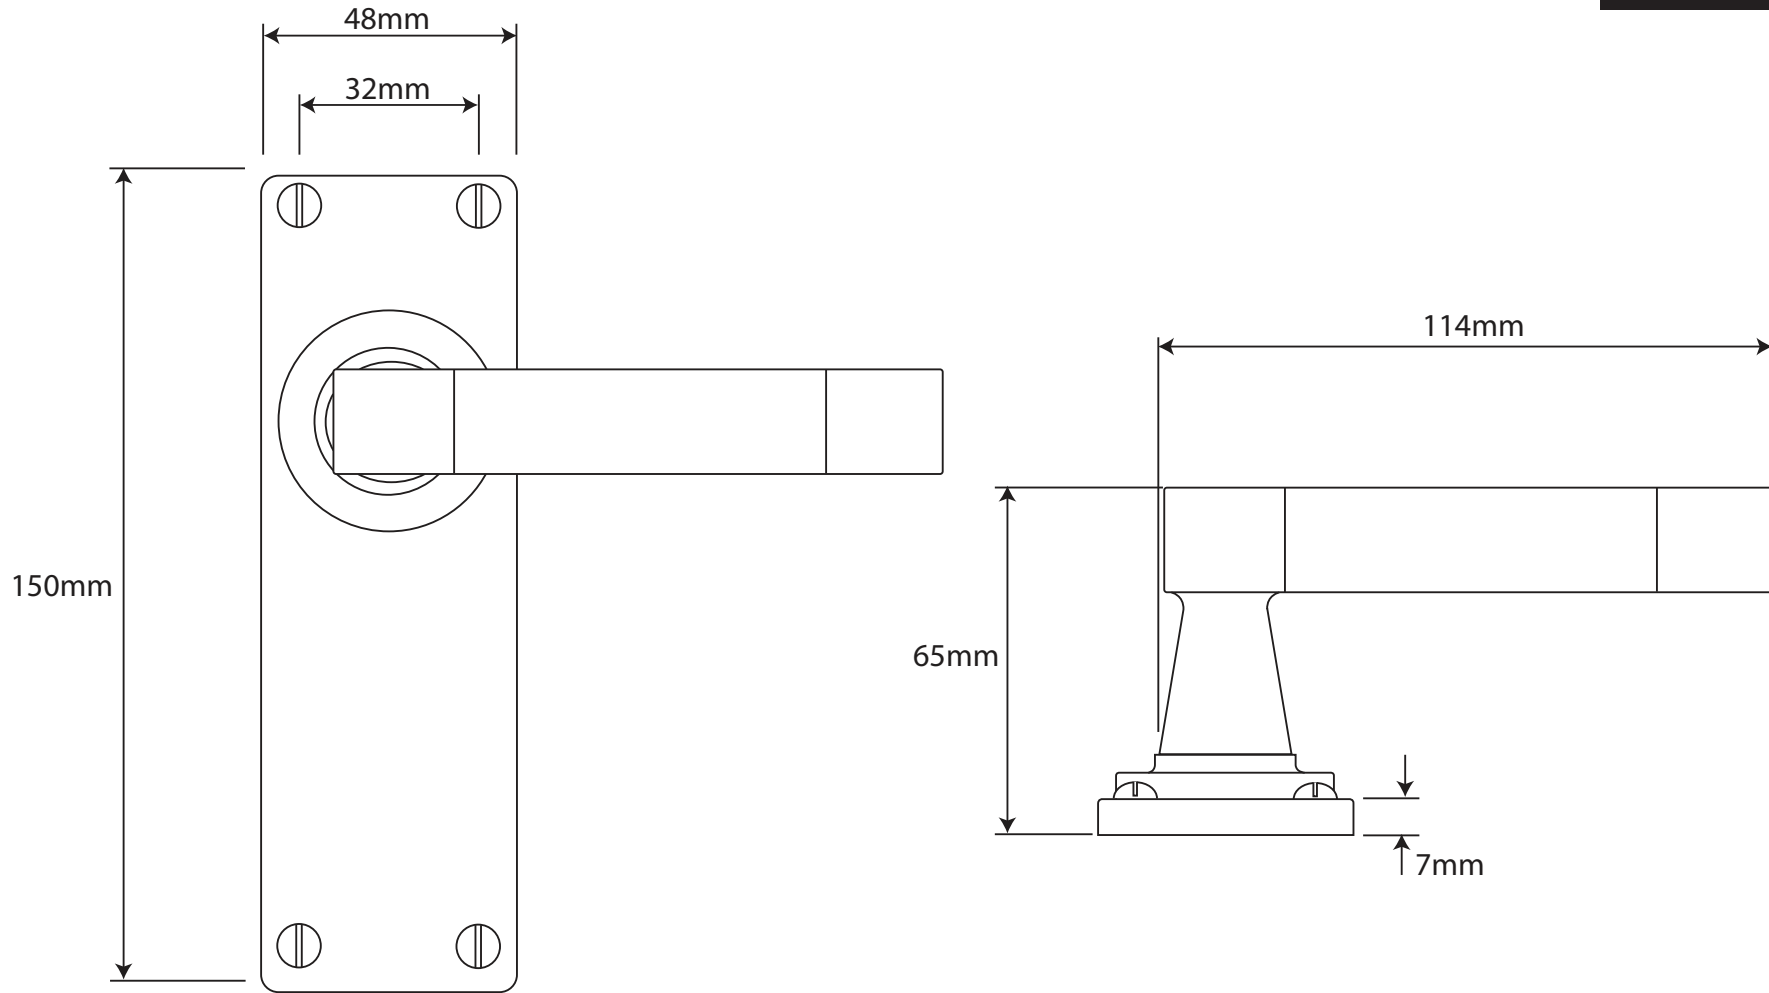

P/N. FD158

ALL DIMENSIONS IN  
MM UNLESS STATED

THE CONTENTS OF THIS DRAWING ARE COPYRIGHT AND SHOULD NOT BE  
REPRODUCED WITHOUT THE PERMISSION OF DJH ENGINEERING

*Finesse*  
Fine Pewter Hardware  
MADE IN BRITAIN

					QTY		
			<b>DESCRIPTION</b>	<b>DRG.</b>	D. Urwin		
			FD158 Eden Door Lever (American Black Walnut) on Long Latch Backplate.	<b>DATE</b>	12/09/18		
1	12/09/18		<b>LT REF.</b>	H:\Finess & Stonebridge Handle Hardware\Finesse\ Dim Dwgs\FD158.pdf		<b>SCALE</b>	N/A
<b>ISSUE</b>	<b>DATE</b>	<b>REVISION</b>	<b>MATL.</b>	Pewter/American Black Walnut		<b>CODE</b>	FD158