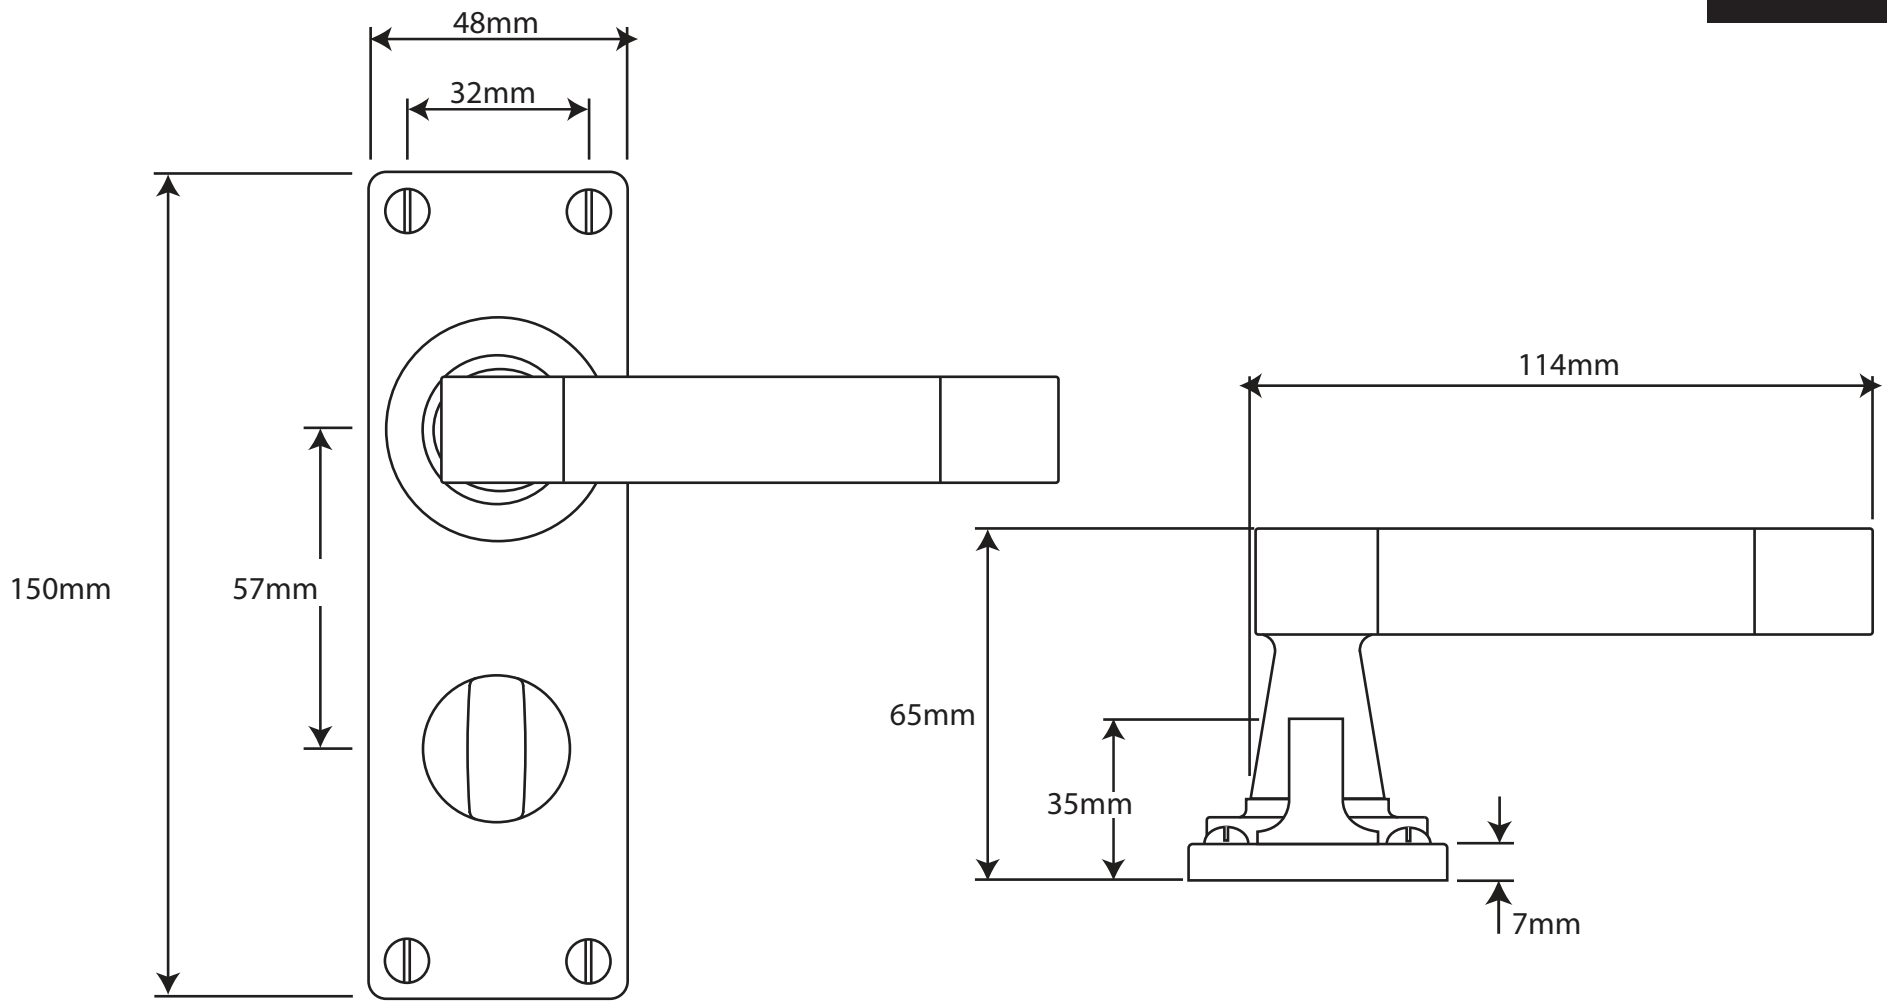

P/N. FD159

ALL DIMENSIONS IN  
MM UNLESS STATED

THE CONTENTS OF THIS DRAWING ARE COPYRIGHT AND SHOULD NOT BE  
REPRODUCED WITHOUT THE PERMISSION OF DJH ENGINEERING

				QTY	
				<b>DRG.</b>	D. Urwin
				<b>DATE</b>	12/09/18
1	12/09/18		<b>DESCRIPTION</b>	<b>LT REF.</b>	H:\Finesse & Stonebridge Handle Hardware\Finesse\ Dim Dwgs\FD159.pdf
<b>ISSUE</b>	<b>DATE</b>	<b>REVISION</b>	<b>DESCRIPTION</b>	<b>MATL.</b>	Pewter/Oak
			FD159 Eden Door Lever (Oak) on Bathroom Backplate.	<b>SCALE</b>	N/A
				<b>CODE</b>	FD159