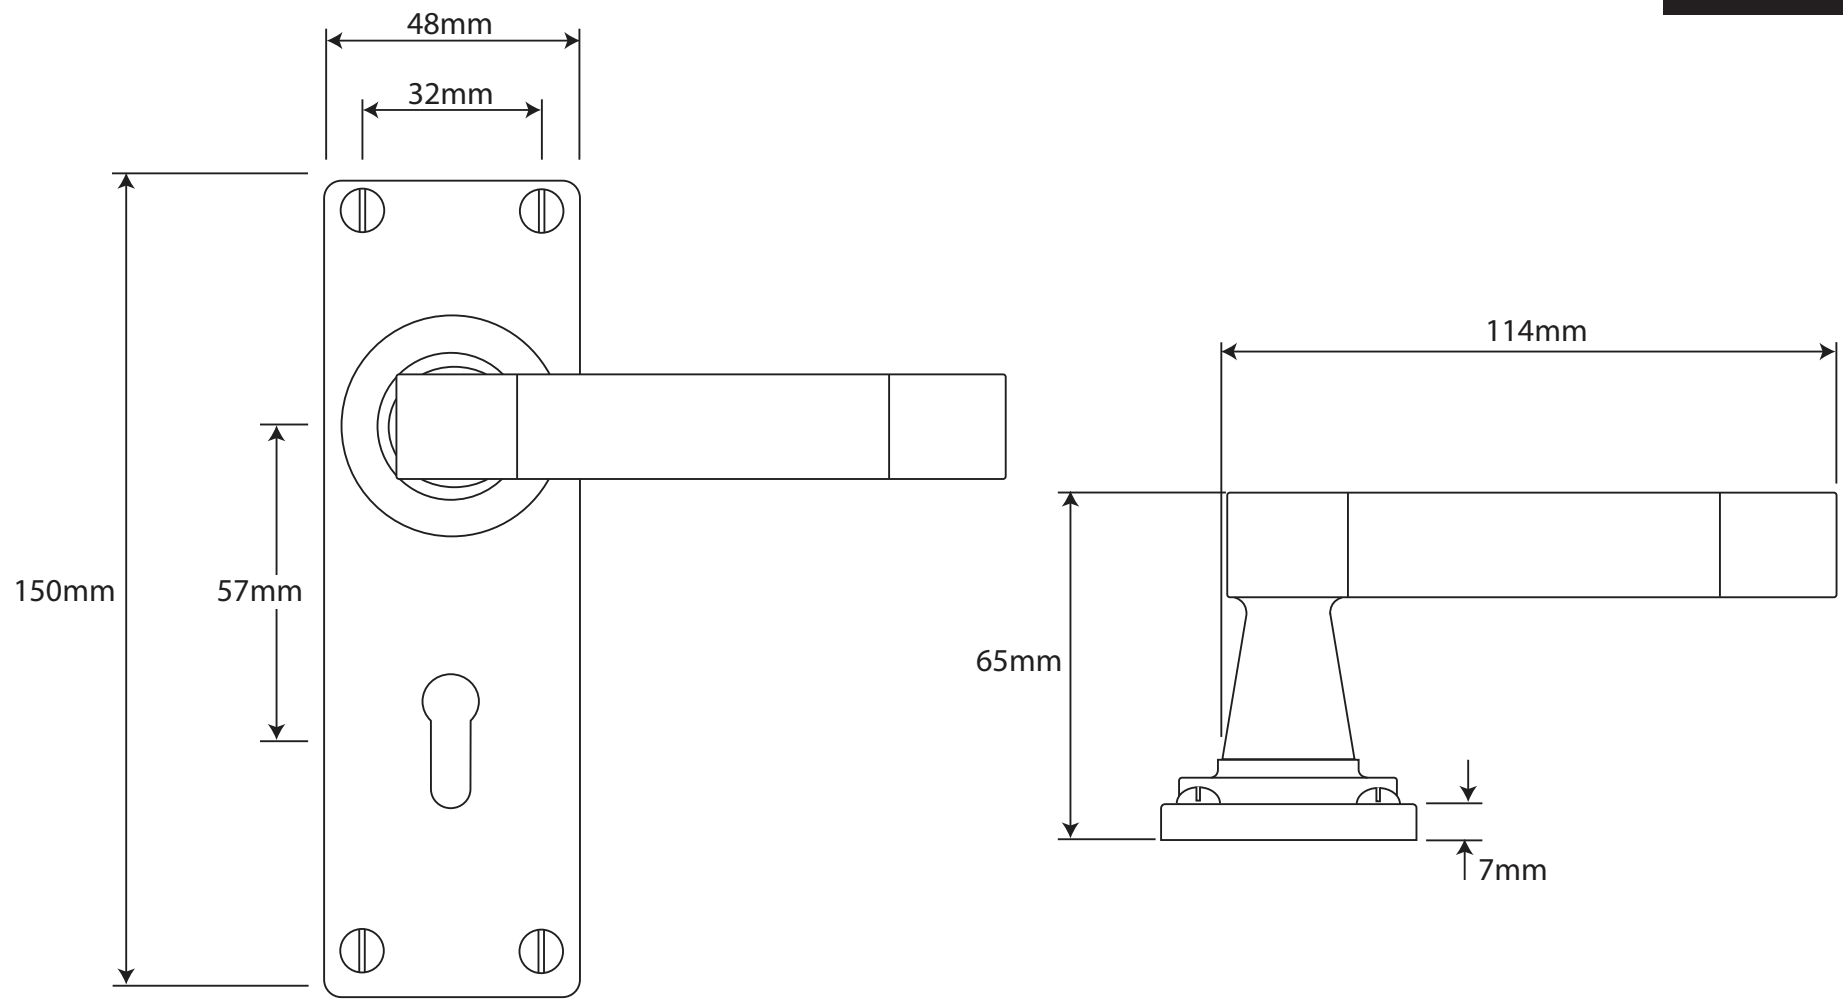

P/N. FD161

ALL DIMENSIONS IN
MM UNLESS STATED

THE CONTENTS OF THIS DRAWING ARE COPYRIGHT AND SHOULD NOT BE
REPRODUCED WITHOUT THE PERMISSION OF DJH ENGINEERING

				QTY	
			DESCRIPTION	DRG.	D. Urwin
			FD161 Eden Door Lever (Oak) on Lock/Keyhole Backplate.	DATE	12/09/18
1	12/09/18		LT REF.	SCALE	N/A
ISSUE	DATE	REVISION	MATL.	CODE	FD161
			H:\Finesse & Stonebridge Handle Hardware\Finesse\ Dim Dwgs\FD161.pdf		
			Pewter/Oak		