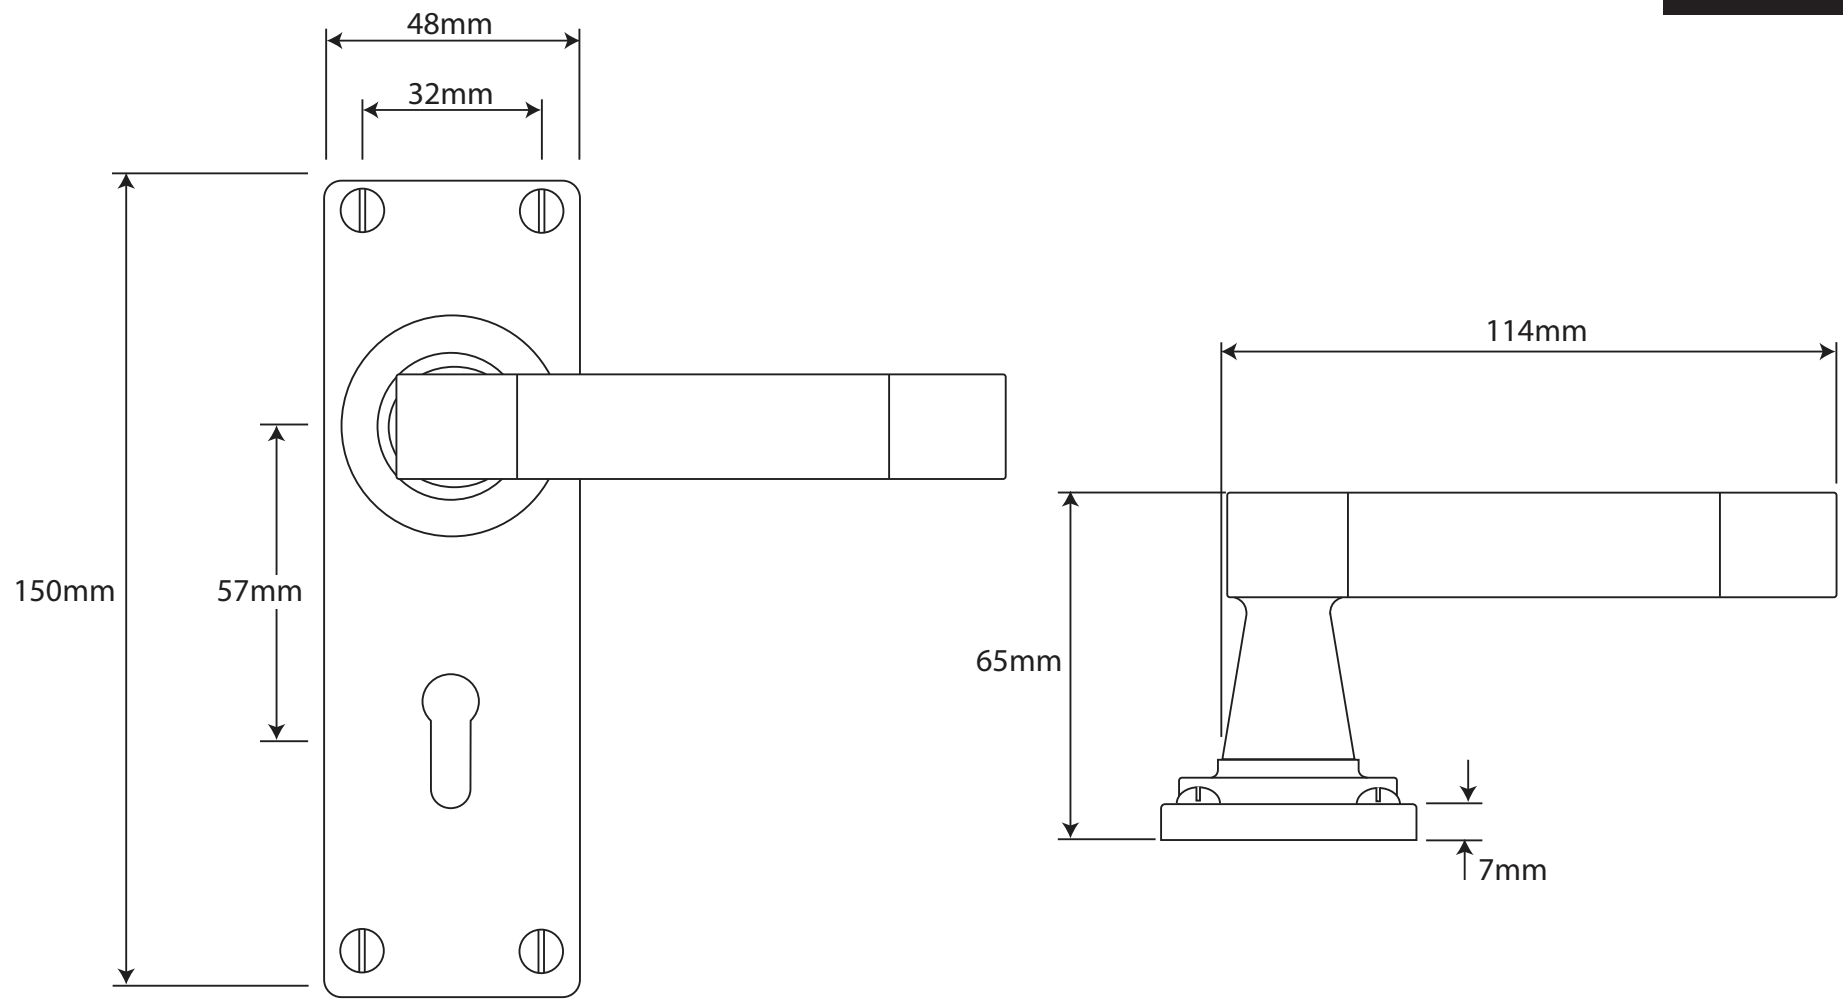

P/N. FD162

ALL DIMENSIONS IN
MM UNLESS STATED

THE CONTENTS OF THIS DRAWING ARE COPYRIGHT AND SHOULD NOT BE
REPRODUCED WITHOUT THE PERMISSION OF DJH ENGINEERING

						QTY	
				DESCRIPTION		DRG.	D. Urwin
				FD162 Eden Door Lever (American Black Walnut) on Lock/Keyhole Backplate.		DATE	12/09/18
1	12/09/18		LT REF.	H:\Finess & Stonebridge Handle Hardware\Finesse\ Dim Dwgs\FD162.pdf		SCALE	N/A
ISSUE	DATE	REVISION	MATL.	Pewter/American Black Walnut		CODE	FD162