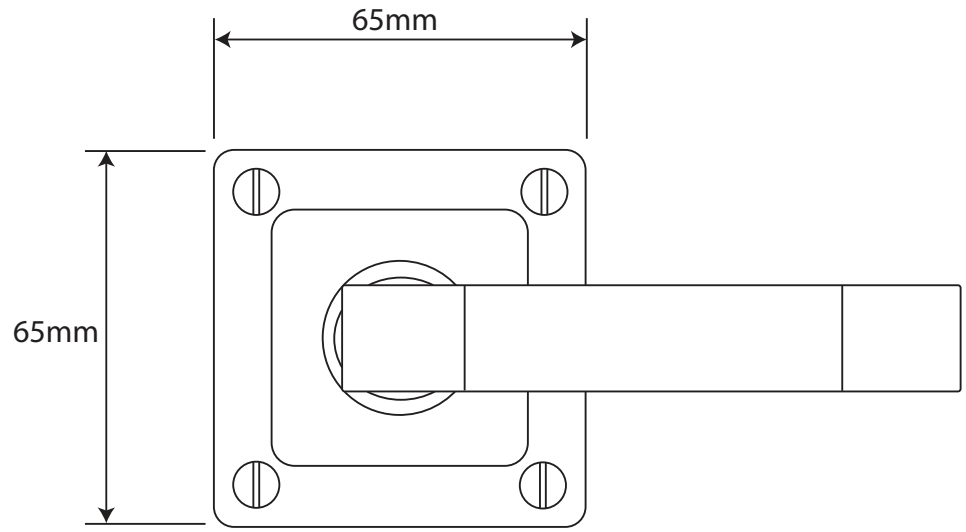

P/N. FD164
 ALL DIMENSIONS IN MM UNLESS STATED
 THE CONTENTS OF THIS DRAWING ARE COPYRIGHT AND SHOULD NOT BE REPRODUCED WITHOUT THE PERMISSION OF DJH ENGINEERING

					QTY
			DESCRIPTION		DRG. D. Urwin
			FD164 Eden Door Lever (Black American Walnut) on Jesmond Rose Backplate.		DATE 11/09/18
1	11/09/18		LT REF.	H:\Finess & Stonebridge Handle Hardware\Finesse\Dim Dwgs\FD164.pdf	SCALE N/A
ISSUE	DATE	REVISION	MATL.	Pewter/Black American Walnut	CODE FD164