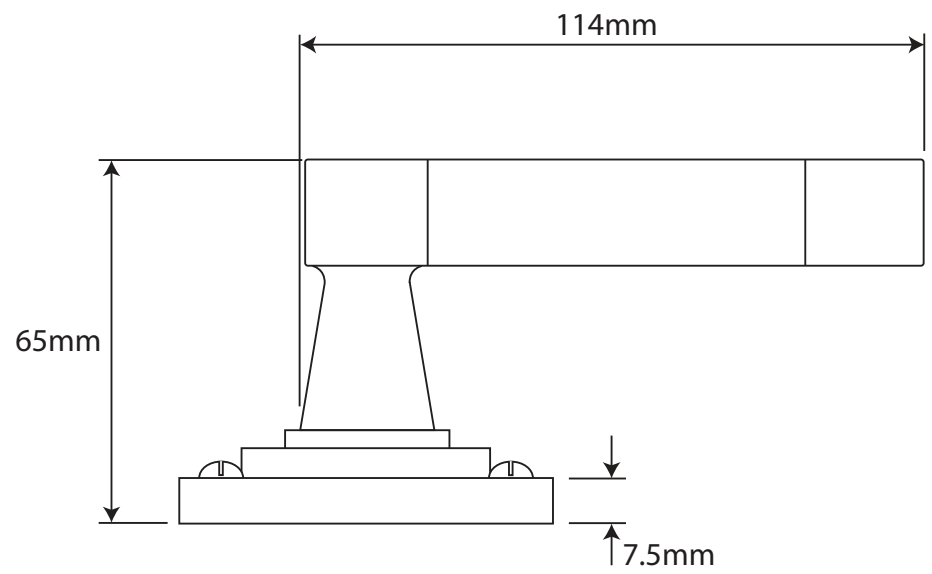

P/N. FD164
 ALL DIMENSIONS IN MM UNLESS STATED
 THE CONTENTS OF THIS DRAWING ARE COPYRIGHT AND SHOULD NOT BE REPRODUCED WITHOUT THE PERMISSION OF DJH ENGINEERING

					QTY
			DESCRIPTION		DRG. D. Urwin
			FD164 Eden Door Lever (Black American Walnut) on Jesmond Rose Backplate.		DATE 11/09/18
1	11/09/18		LT REF.	H:\Finess & Stonebridge Handle Hardware\Finesse\Dim Dwgs\FD164.pdf	SCALE N/A
ISSUE	DATE	REVISION	MATL.	Pewter/Black American Walnut	CODE FD164