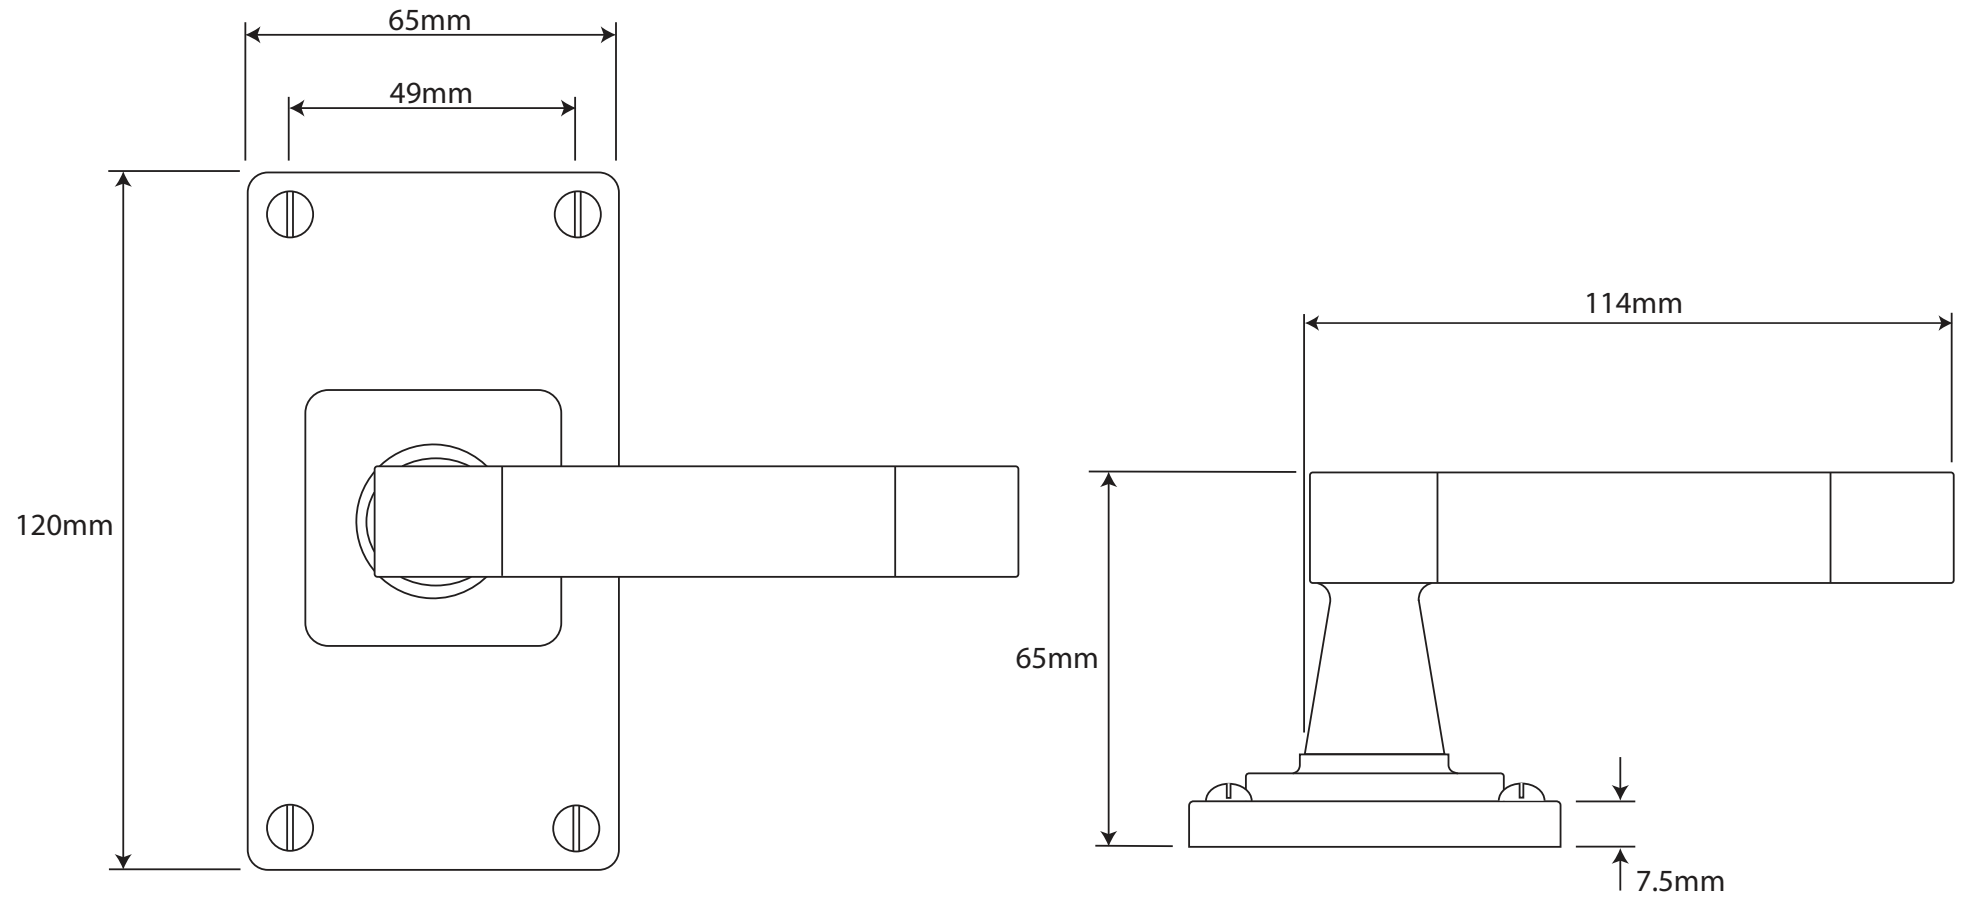

P/N. FD165
 ALL DIMENSIONS IN MM UNLESS STATED
 THE CONTENTS OF THIS DRAWING ARE COPYRIGHT AND SHOULD NOT BE REPRODUCED WITHOUT THE PERMISSION OF DJH ENGINEERING

					QTY
			DESCRIPTION		DRG.
			FD165 Eden Door Lever (Oak) on Jesmond Short Latch Backplate.		DATE
1	12/09/18		LT REF.	H:\Finesse & Stonebridge Handle Hardware\Finesse\ Dim Dwgs\FD165.pdf	SCALE
ISSUE	DATE	REVISION	MATL.	Pewter/Oak	CODE
					D. Urwin
					12/09/18
					N/A
					FD165