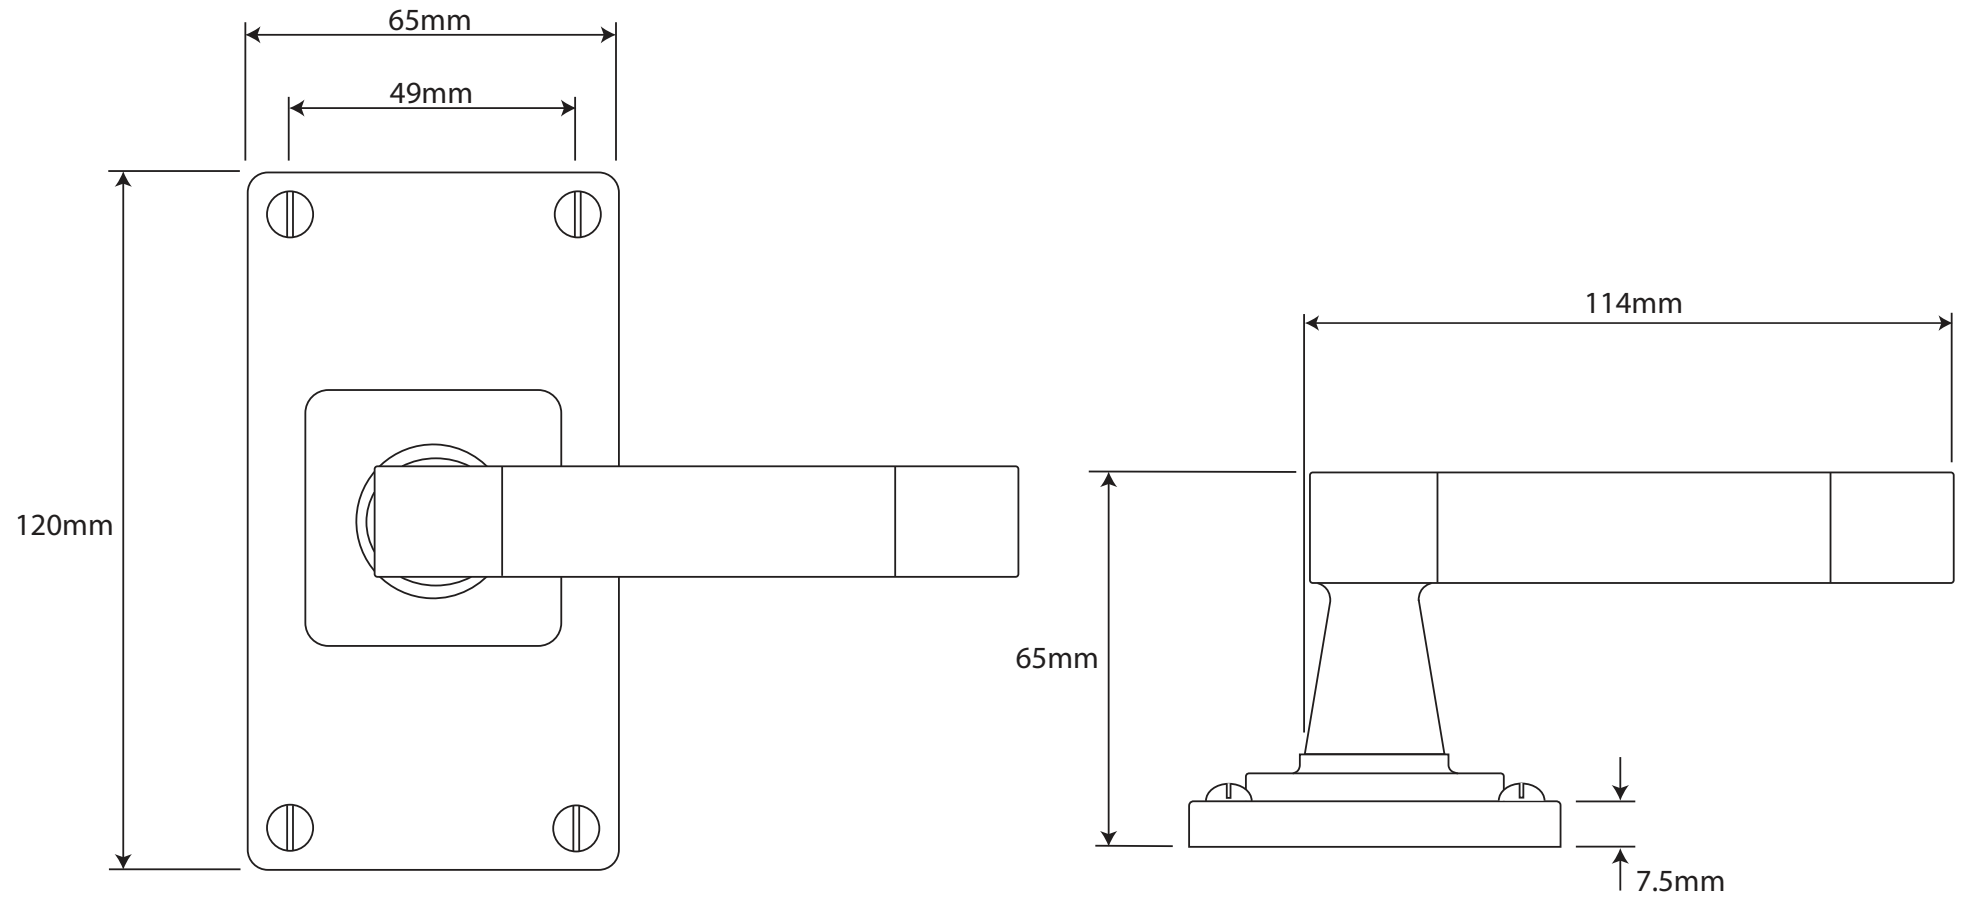

P/N. FD166
 ALL DIMENSIONS IN MM UNLESS STATED
 THE CONTENTS OF THIS DRAWING ARE COPYRIGHT AND SHOULD NOT BE REPRODUCED WITHOUT THE PERMISSION OF DJH ENGINEERING

					QTY
			DESCRIPTION		DRG. D. Urwin
			FD166 Eden Door Lever (American Black Walnut) on Jesmond Short Latch Backplate		DATE 11/09/18
1	11/09/18		LT REF.	H:\Finesse & Stonebridge Handle Hardware\Finesse\ Dim Dwgs\FD166.pdf	SCALE N/A
ISSUE	DATE	REVISION	MATL.	Pewter/American Black Walnut	CODE FD166