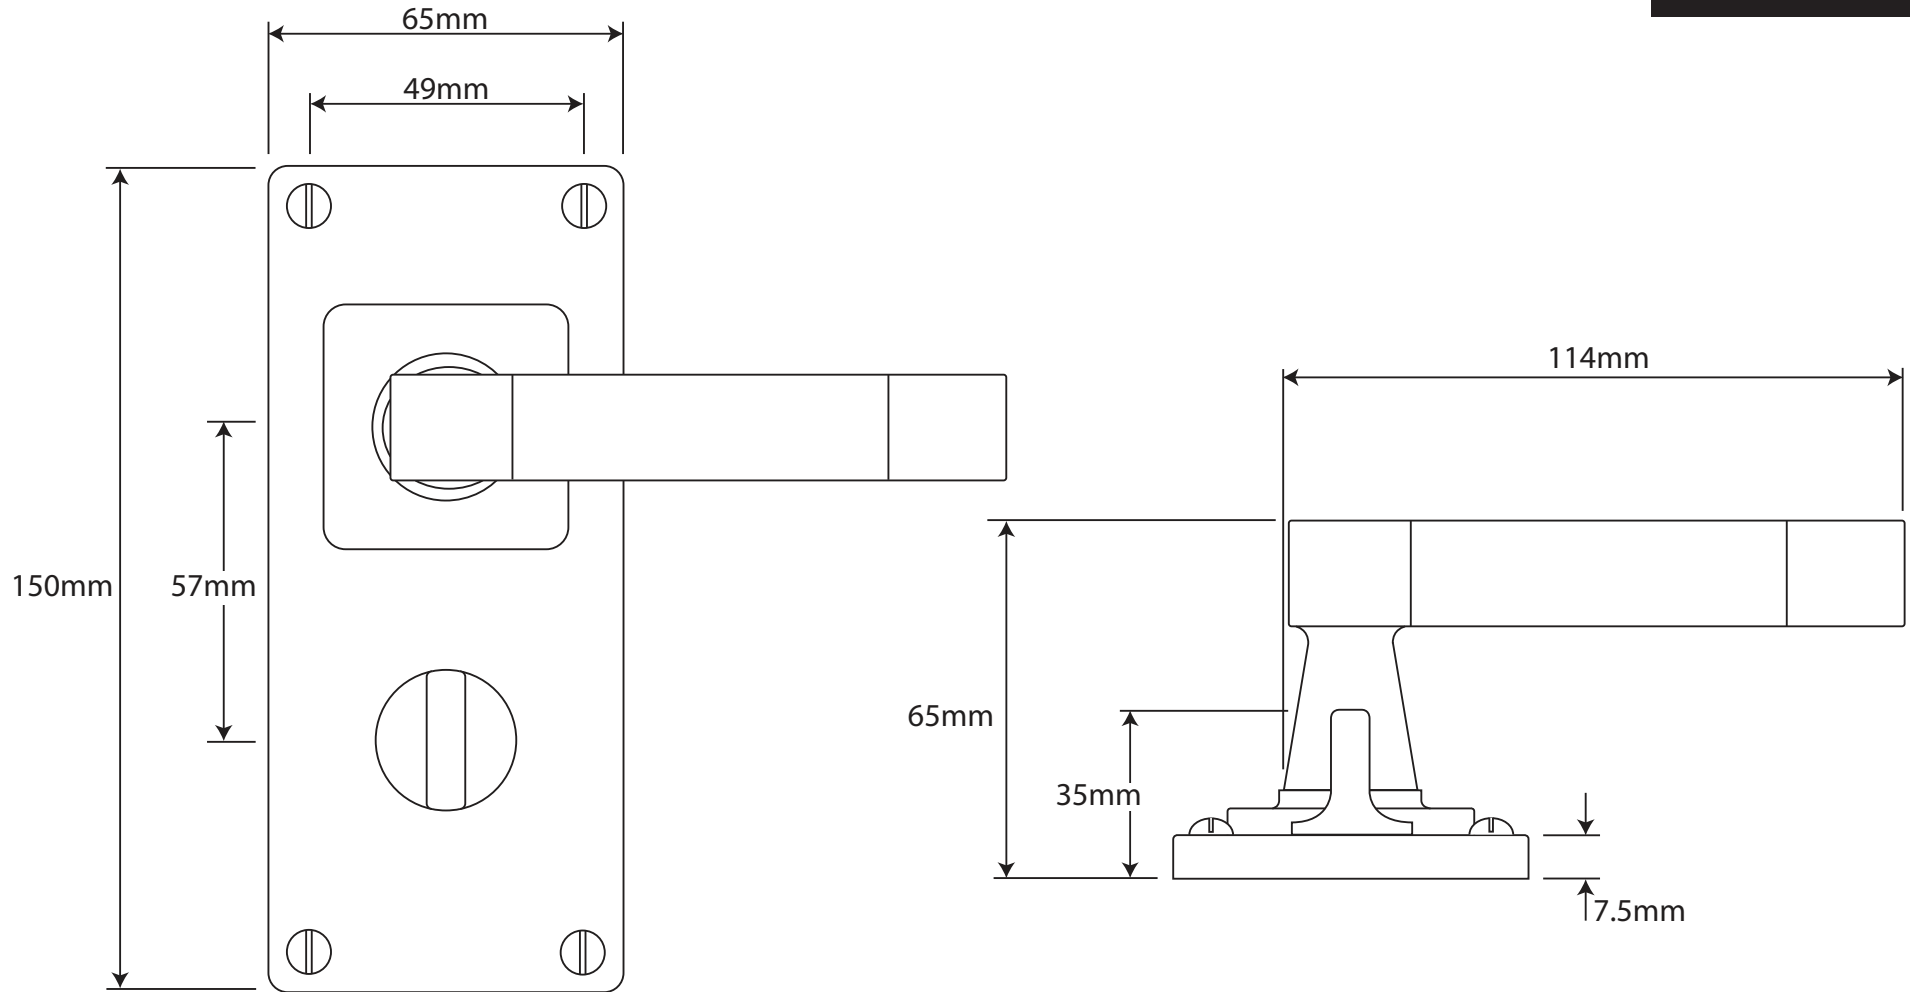

P/N. FD170

ALL DIMENSIONS IN
MM UNLESS STATED

THE CONTENTS OF THIS DRAWING ARE COPYRIGHT AND SHOULD NOT BE
REPRODUCED WITHOUT THE PERMISSION OF DJH ENGINEERING

Finesse
Fine Pewter Hardware
MADE IN BRITAIN

					QTY	
			DESCRIPTION		DRG.	D. Urwin
			FD170 Eden Door Lever (American Black Walnut) on Jesmond Bathroom Backplate.		DATE	11/09/18
1	11/09/18		LT REF.	H:\Finess & Stonebridge Handle Hardware\Finesse\ Dim Dwgs\FD170.pdf	SCALE	N/A
ISSUE	DATE	REVISION	MATL.	Pewter/American Black Walnut	CODE	FD170