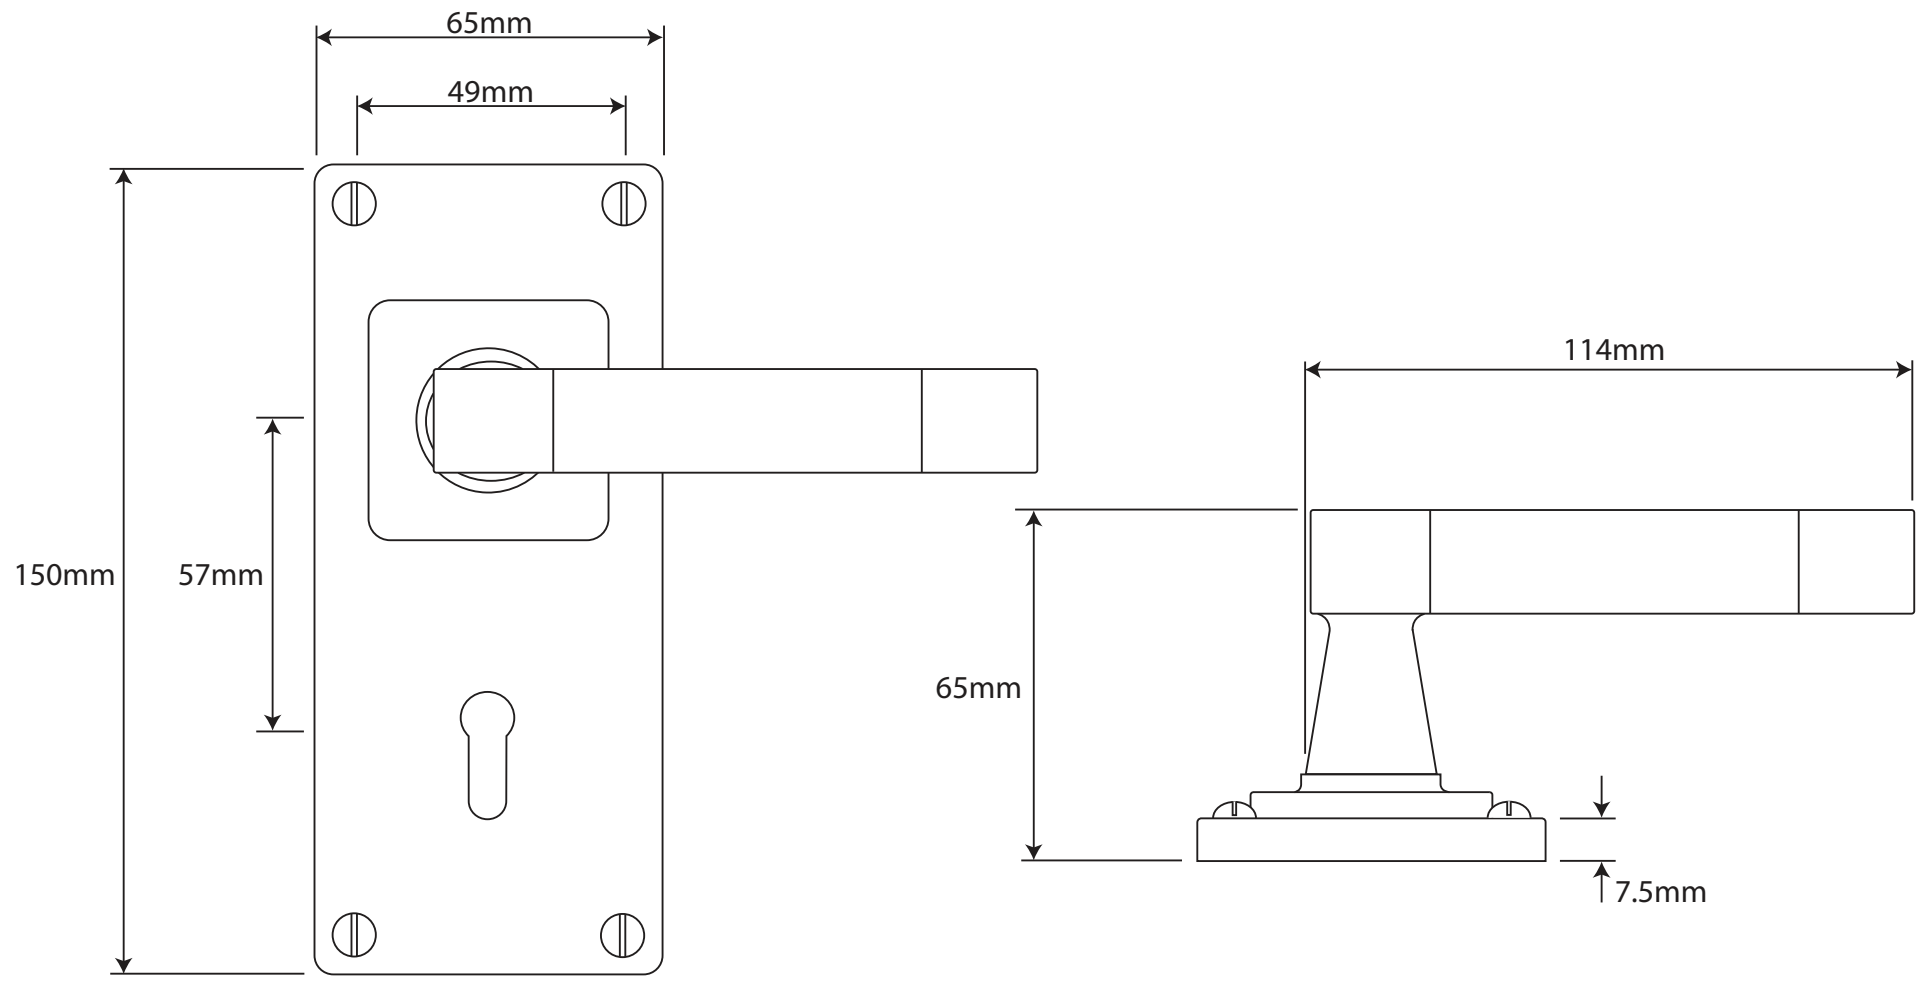

P/N. FD171

ALL DIMENSIONS IN
MM UNLESS STATED

THE CONTENTS OF THIS DRAWING ARE COPYRIGHT AND SHOULD NOT BE
REPRODUCED WITHOUT THE PERMISSION OF DJH ENGINEERING

						QTY
			DESCRIPTION	DRG.	D. Urwin	
			FD171 Eden Door Lever (Oak) on Jesmond Lock/Keyhole Backplate.	DATE	11/09/18	
1	11/09/18		LT REF.	SCALE	N/A	
ISSUE	DATE	REVISION	MATL.		CODE	FD171
			H:\Finesse & Stonebridge Handle Hardware\Finesse\Dim Dwgs\FD171.pdf			
			Pewter/Oak			