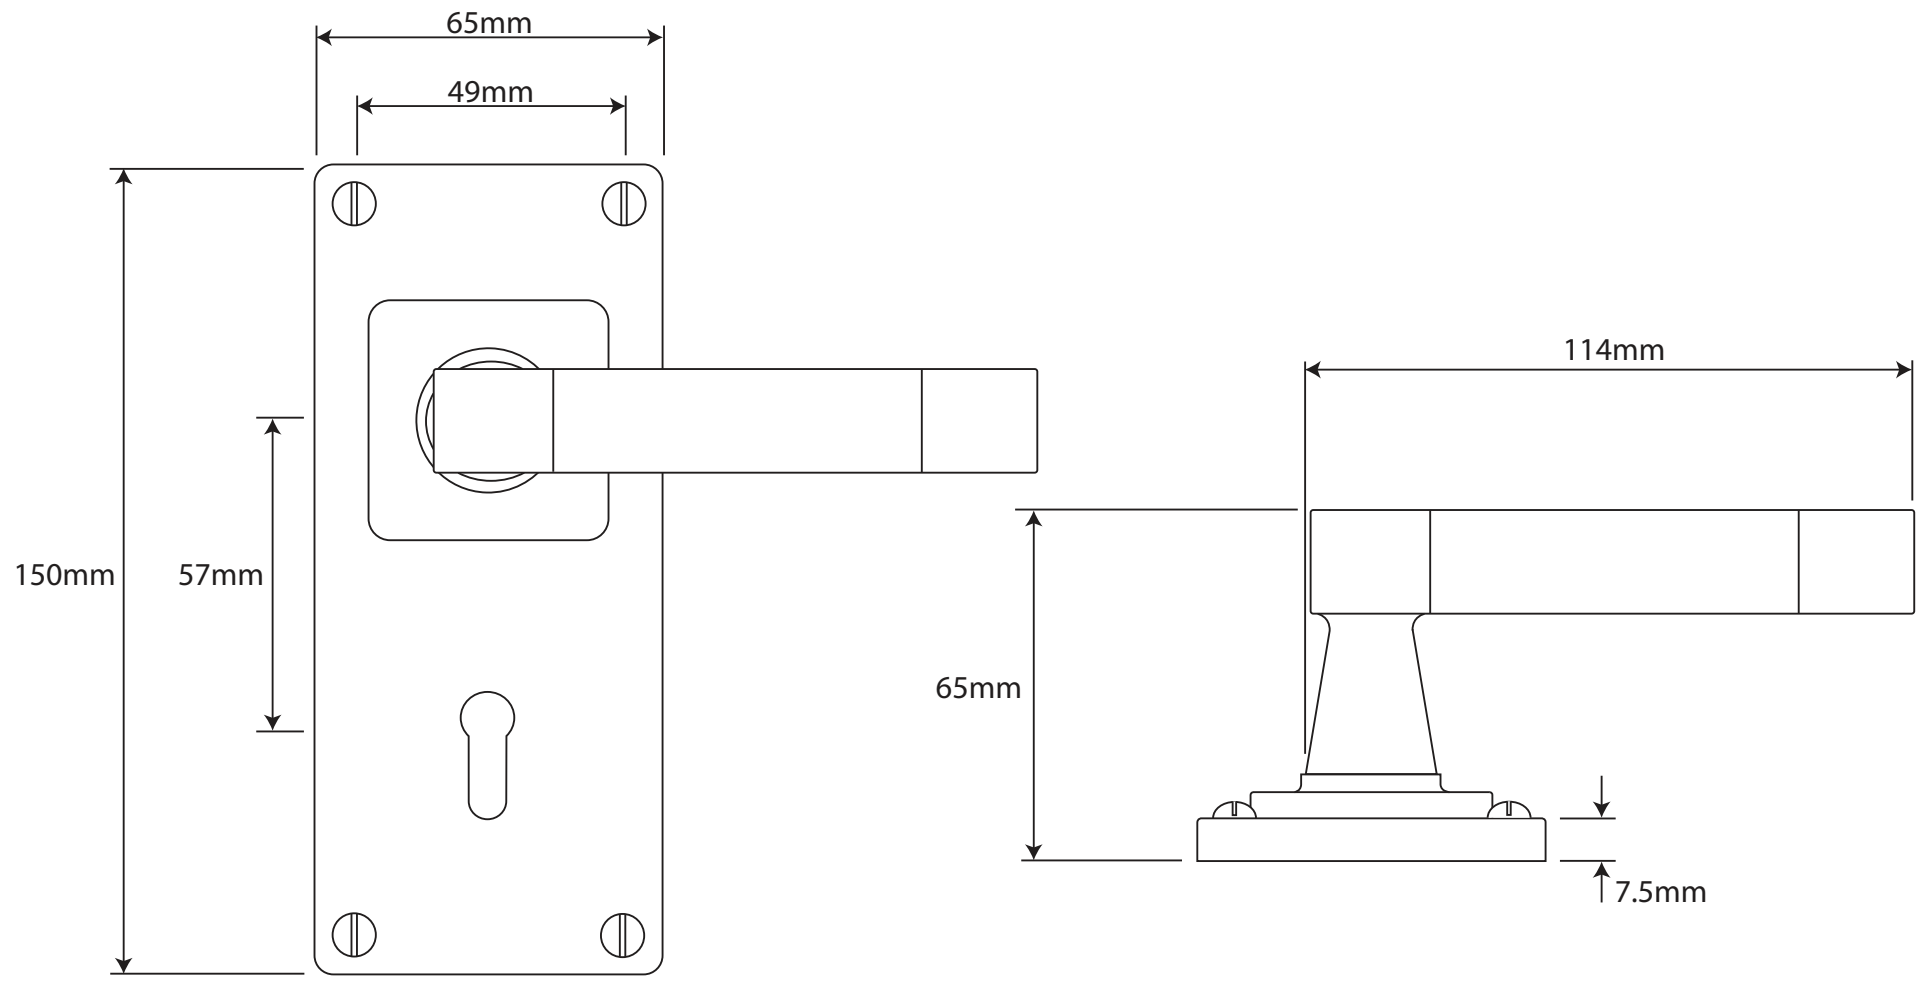

P/N. FD172 ALL DIMENSIONS IN
MM UNLESS STATED

THE CONTENTS OF THIS DRAWING ARE COPYRIGHT AND SHOULD NOT BE
REPRODUCED WITHOUT THE PERMISSION OF DJH ENGINEERING

					QTY
			DESCRIPTION		DRG. D. Urwin
			FD172 Eden Door Lever (American Black Walnut) on Jesmond Lock/Keyhole Backplate.		DATE 11/09/18
1	11/09/18		LT REF.	H:\Finess & Stonebridge Handle Hardware\Finesse\Dim Dwgs\FD172.pdf	SCALE N/A
ISSUE	DATE	REVISION	MATL.	Pewter/American Black Walnut	CODE FD172