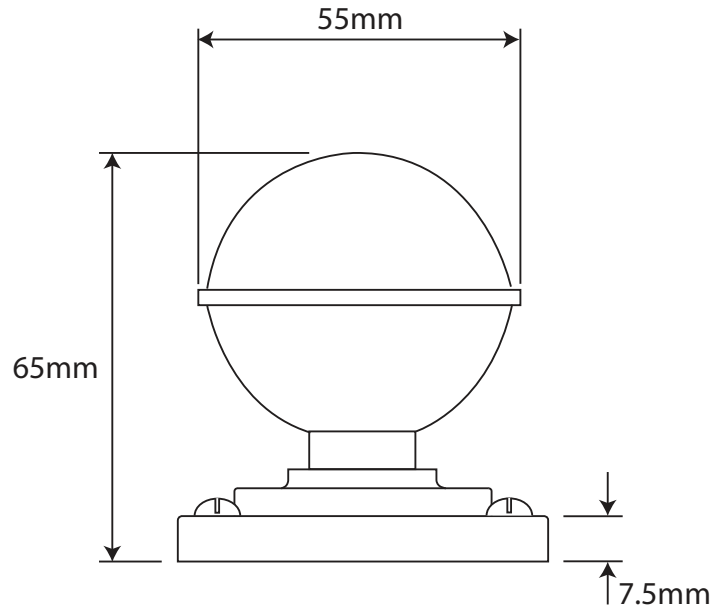

P/N. FD176

ALL DIMENSIONS IN
MM UNLESS STATED

THE CONTENTS OF THIS DRAWING ARE COPYRIGHT AND SHOULD NOT BE
REPRODUCED WITHOUT THE PERMISSION OF DJH ENGINEERING

					QTY	
			DESCRIPTION		DRG.	D. Urwin
			FD176 Pelton Door Knob on Jesmond Short Latch Backplate.		DATE	10/09/18
1	10/09/18		LT REF.	H:\Finess & Stonebridge Handle Hardware\Finesse\Dim Dwgs\FD176.pdf	SCALE	N/A
ISSUE	DATE	REVISION	MATL.	Pewter	CODE	FD176