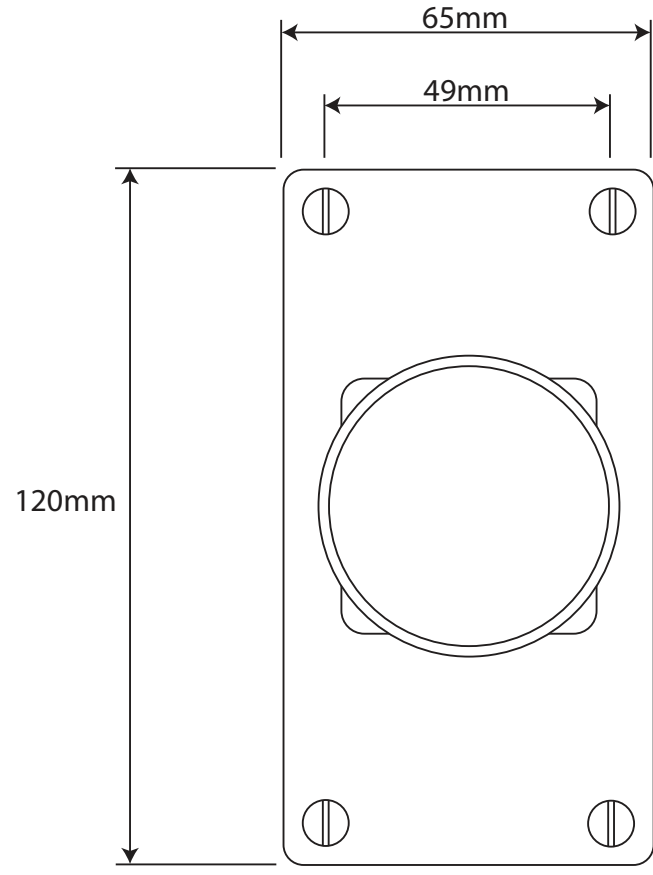

P/N. FD176

ALL DIMENSIONS IN
MM UNLESS STATED

THE CONTENTS OF THIS DRAWING ARE COPYRIGHT AND SHOULD NOT BE
REPRODUCED WITHOUT THE PERMISSION OF DJH ENGINEERING

					QTY	
			DESCRIPTION		DRG.	D. Urwin
			FD176 Pelton Door Knob on Jesmond Short Latch Backplate.		DATE	10/09/18
1	10/09/18		LT REF.	H:\Finess & Stonebridge Handle Hardware\Finesse\Dim Dwgs\FD176.pdf	SCALE	N/A
ISSUE	DATE	REVISION	MATL.	Pewter	CODE	FD176