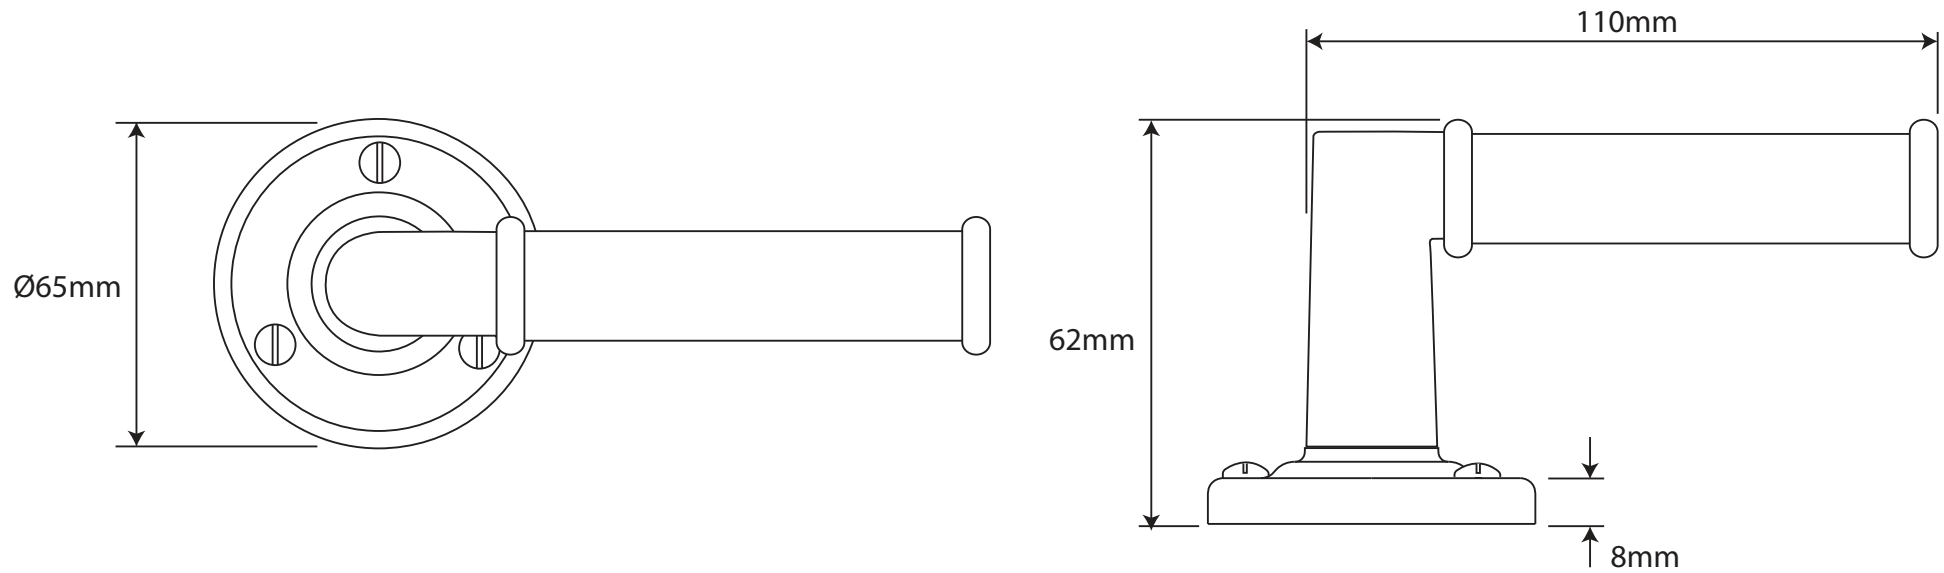

P/N. FD180  
 ALL DIMENSIONS IN  
 MM UNLESS STATED  
 THE CONTENTS OF THIS DRAWING ARE COPYRIGHT AND SHOULD NOT BE  
 REPRODUCED WITHOUT THE PERMISSION OF DJH ENGINEERING

						QTY	
				<b>DESCRIPTION</b>		<b>DRG.</b> D. Urwin	
				FD180 Wexford Door Lever Rose Backplate.		<b>DATE</b> 17/09/18	
1	17/09/18		<b>LT REF.</b>	H:\Finess & Stonebridge Handle Hardware\Finesse\ Dim Dwgs\FD180.pdf		<b>SCALE</b> N/A	
<b>ISSUE</b>	<b>DATE</b>	<b>REVISION</b>	<b>MATL.</b>	Pewter		<b>CODE</b> FD180	