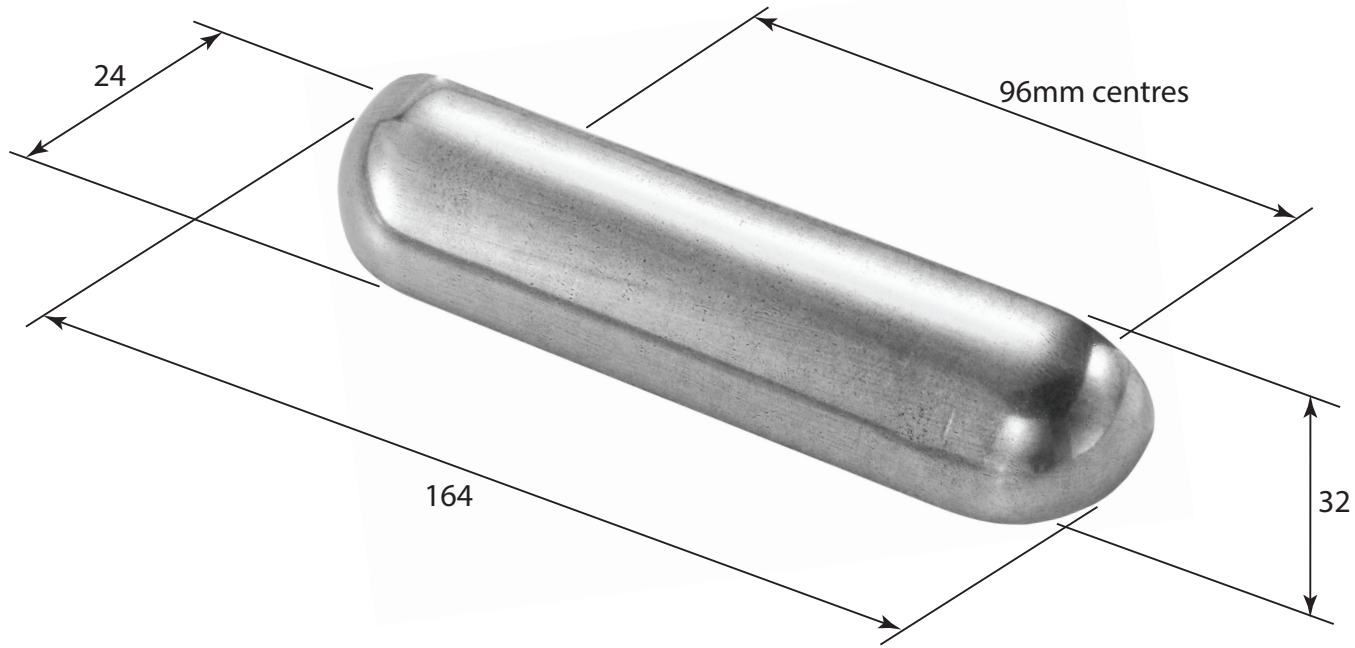

P/N. FD203

ALL DIMENSIONS IN  
MM UNLESS STATED

THE CONTENTS OF THIS DRAWING ARE COPYRIGHT AND SHOULD NOT BE  
REPRODUCED WITHOUT THE PERMISSION OF DJH ENGINEERING

*Finesse*  
Fine Pewter Hardware  
MADE IN BRITAIN

						QTY	
			<b>DESCRIPTION</b>	<b>DRG.</b>	D. Urwin		
			FD203 Bradley Cup Handle	<b>DATE</b>	24/08/18		
1	24/08/18		<b>LT REF.</b>	H:\Finess & Stonebridge Handle Hardware\Finesse\Dim Dwgs\FD203.pdf		<b>SCALE</b>	N/A
<b>ISSUE</b>	<b>DATE</b>	<b>REVISION</b>	<b>MATL.</b>	Pewter		<b>CODE</b>	FD203