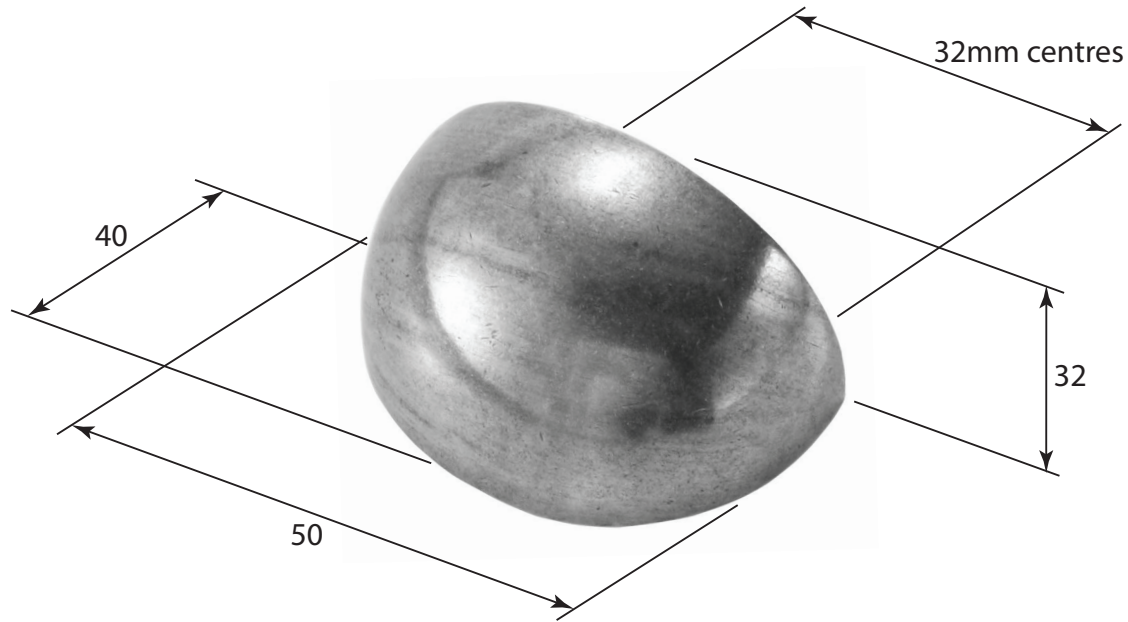

P/N. FD205

ALL DIMENSIONS IN  
MM UNLESS STATED

THE CONTENTS OF THIS DRAWING ARE COPYRIGHT AND SHOULD NOT BE  
REPRODUCED WITHOUT THE PERMISSION OF DJH ENGINEERING

*Finesse*  
Fine Pewter Hardware  
MADE IN BRITAIN

					QTY
			<b>DESCRIPTION</b>		<b>DRG.</b>
			FD205 Bradley Cup Handle		D. Urwin
			<b>LT REF.</b>	H:\Finess & Stonebridge Handle Hardware\Finesse\Dim Dwgs\FD205.pdf	<b>DATE</b>
1	24/08/18		<b>MATL.</b>	Pewter	24/08/18
<b>ISSUE</b>	<b>DATE</b>	<b>REVISION</b>			<b>SCALE</b>
					N/A
					<b>CODE</b>
					FD205