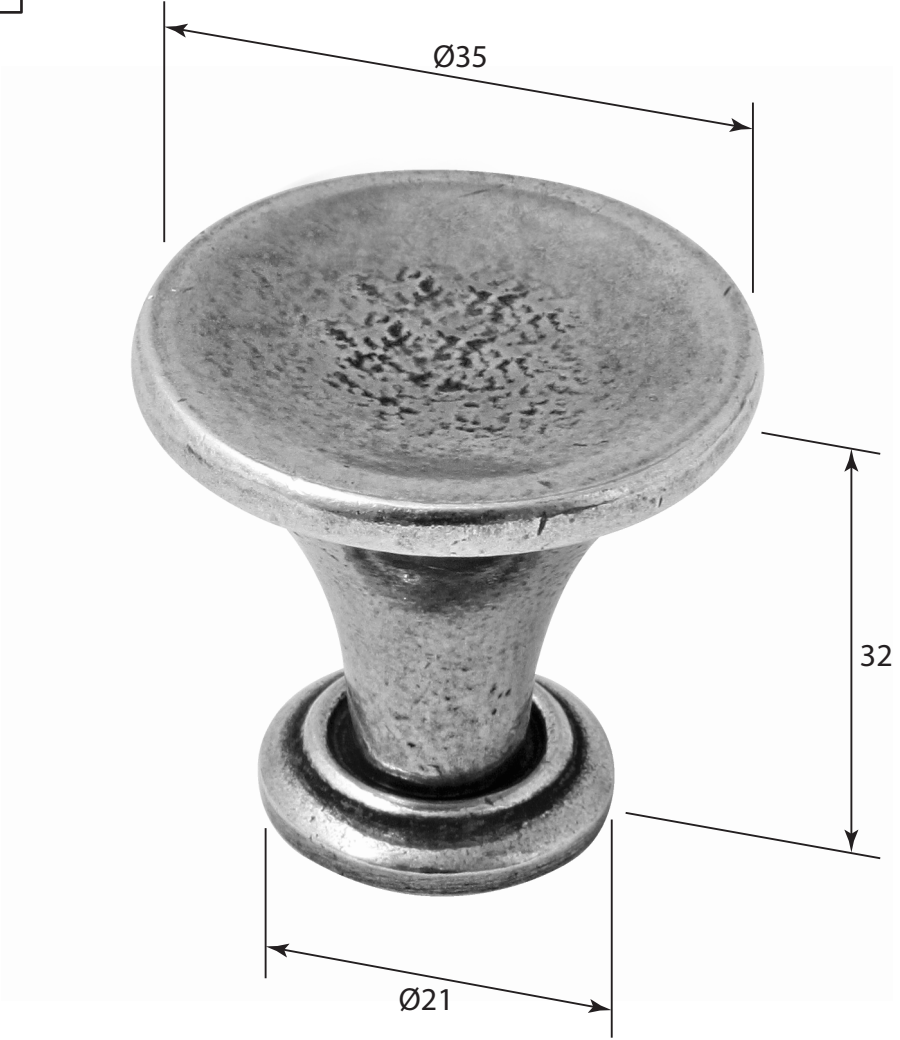

P/N. FD295
 ALL DIMENSIONS IN MM UNLESS STATED
 THE CONTENTS OF THIS DRAWING ARE COPYRIGHT AND SHOULD NOT BE REPRODUCED WITHOUT THE PERMISSION OF DJH ENGINEERING

						QTY	
				DESCRIPTION FD295 Savoy Cabinet Knob (includes backplate)	DRG.	A.Liddle	
					DATE	09/08/18	
1	09/08/18		LT REF.	H:\Finesse & Stonebridge Handle Hardware\Finesse\Dim Dwgs\FD295.pdf		SCALE	N/A
ISSUE	DATE	REVISION	MATL.	Pewter		CODE	FD295