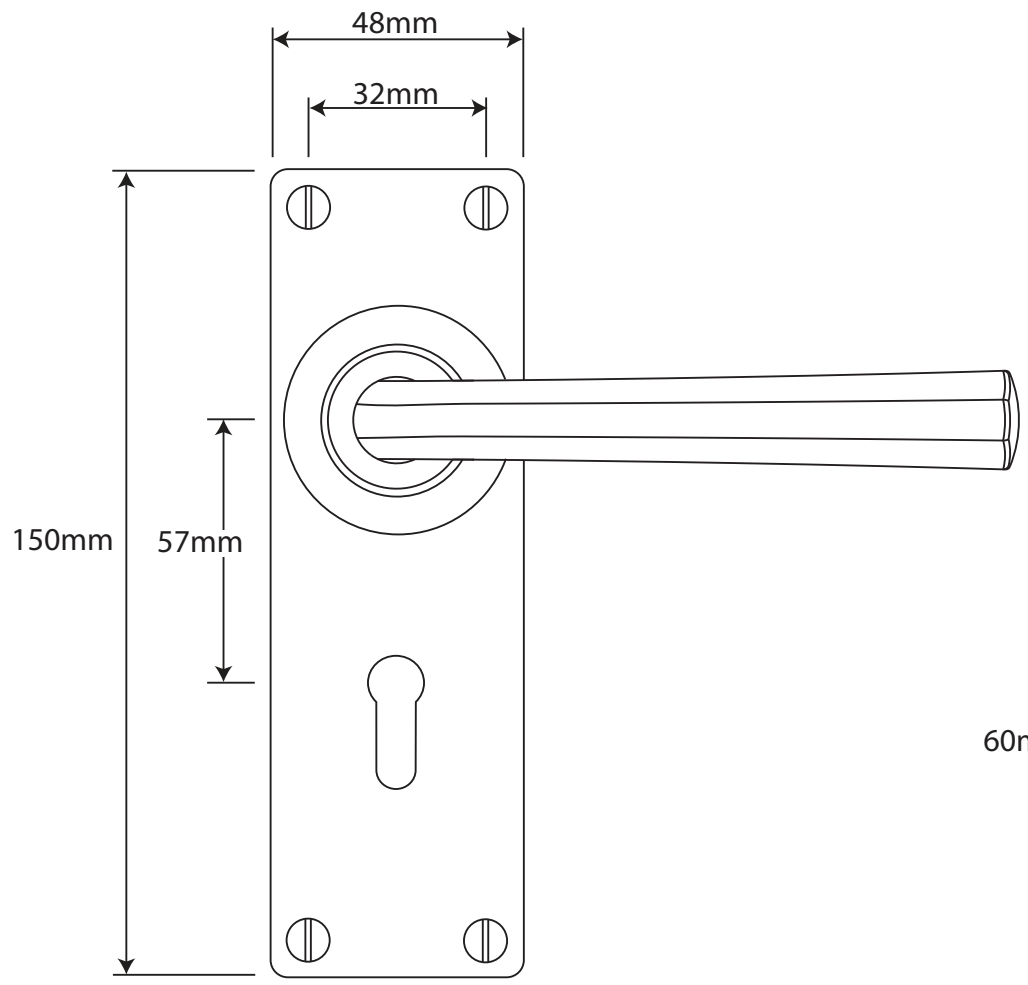

P/N. FD303 ALL DIMENSIONS IN MM UNLESS STATED

THE CONTENTS OF THIS DRAWING ARE COPYRIGHT AND SHOULD NOT BE REPRODUCED WITHOUT THE PERMISSION OF DJH ENGINEERING

					QTY
			DESCRIPTION	DRG.	D. Urwin
			FD303 Tunstall Door Lever Lock/Keyhole Backplate.	DATE	19/09/18
1	19/09/18		LT REF.	SCALE	N/A
ISSUE	DATE	REVISION	MATL.	CODE	FD303
			H:\Finess & Stonebridge Handle Hardware\Finesse\ Dim Dwgs\FD303.pdf		
			Pewter		