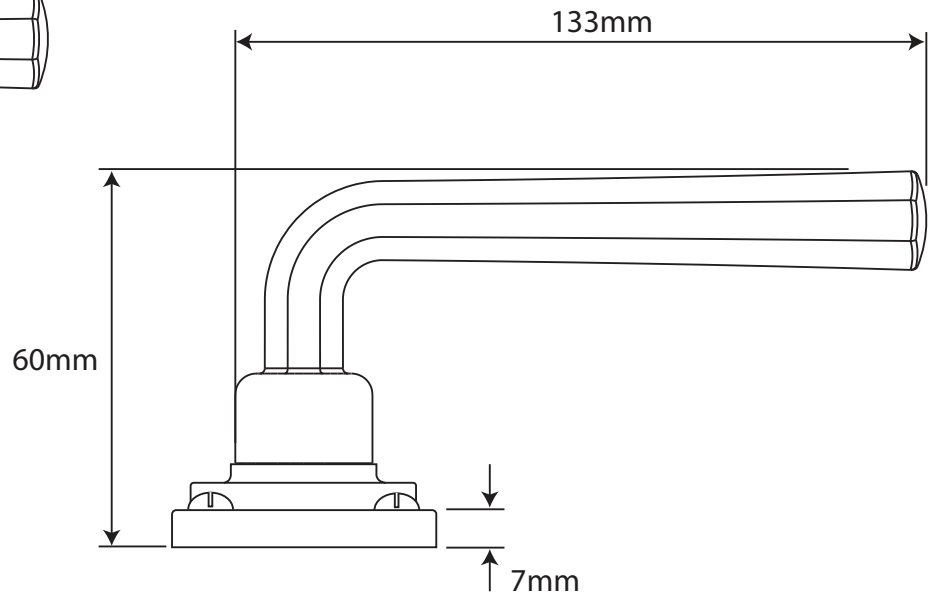

P/N. FD303 ALL DIMENSIONS IN MM UNLESS STATED

THE CONTENTS OF THIS DRAWING ARE COPYRIGHT AND SHOULD NOT BE REPRODUCED WITHOUT THE PERMISSION OF DJH ENGINEERING

					QTY
			DESCRIPTION	DRG.	D. Urwin
			FD303 Tunstall Door Lever Lock/Keyhole Backplate.	DATE	19/09/18
1	19/09/18		LT REF.	SCALE	N/A
ISSUE	DATE	REVISION	MATL.	CODE	FD303
			H:\Finess & Stonebridge Handle Hardware\Finesse\ Dim Dwgs\FD303.pdf		
			Pewter		