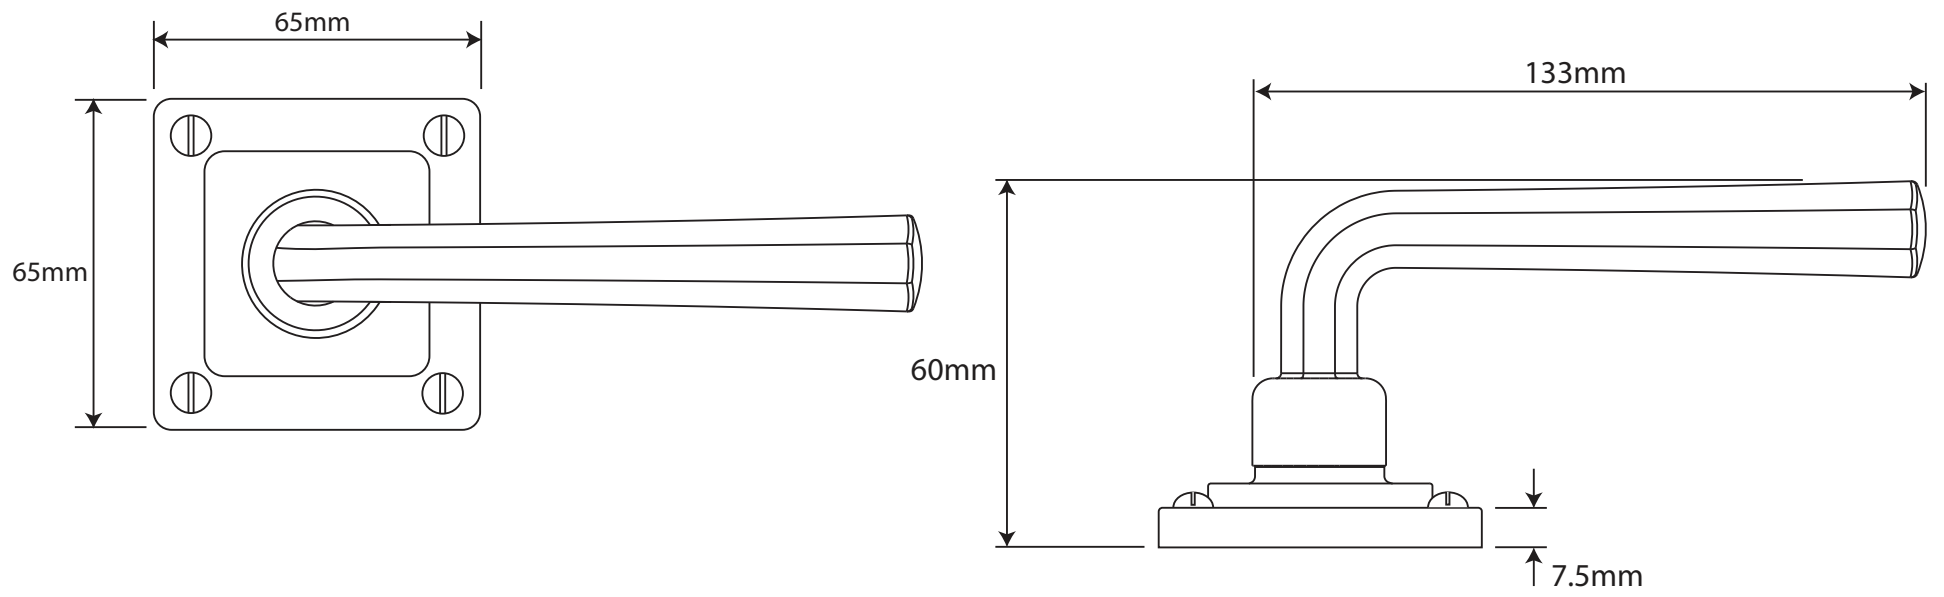

P/N. FD304 ALL DIMENSIONS IN
MM UNLESS STATED

THE CONTENTS OF THIS DRAWING ARE COPYRIGHT AND SHOULD NOT BE
REPRODUCED WITHOUT THE PERMISSION OF DJH ENGINEERING

					QTY
			DESCRIPTION		DRG. D. Urwin
			FD304 Tunstall Door Lever Jesmond Rose Backplate.		DATE 19/09/18
1	19/09/18		LT REF.	H:\Finesse & Stonebridge Handle Hardware\Finesse\ Dim Dwgs\FD304.pdf	SCALE N/A
ISSUE	DATE	REVISION	MATL.	Pewter	CODE FD304