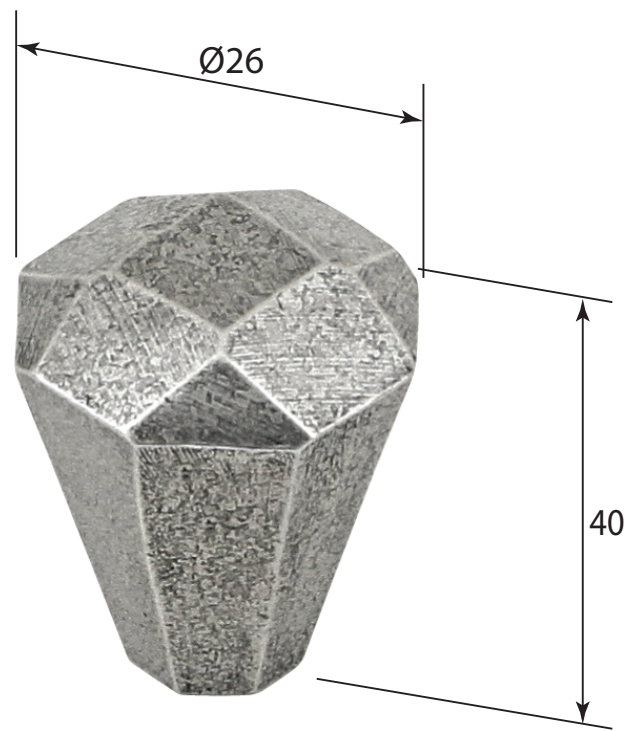

P/N. FD578
 ALL DIMENSIONS IN
 MM UNLESS STATED
 THE CONTENTS OF THIS DRAWING ARE COPYRIGHT AND SHOULD NOT BE
 REPRODUCED WITHOUT THE PERMISSION OF DJH ENGINEERING

| | | | | | QTY |
|--------------|-------------|-----------------|--------------|---|--------------|
| | | | | DESCRIPTION | DRG. |
| | | | | FD578 Tunstall Cabinet Knob | D.Urwin |
| | | | | LT REF. | DATE |
| | | | | H:\Finess & Stonebridge Handle Hardware\Finesse\ Dim Dwgs\FD578.pdf | 21/08/18 |
| ISSUE | DATE | REVISION | MATL. | Pewter | SCALE |
| 1 | 21/08/18 | | | | N/A |
| | | | | | CODE |
| | | | | | FD578 |