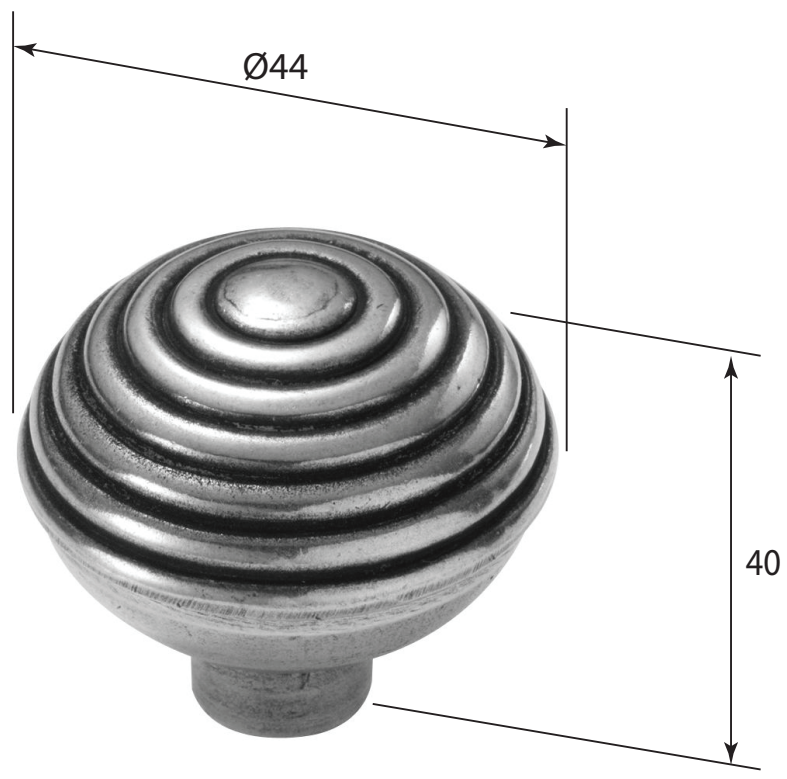

P/N. PCK003
 ALL DIMENSIONS IN
 MM UNLESS STATED
 THE CONTENTS OF THIS DRAWING ARE COPYRIGHT AND SHOULD NOT BE
 REPRODUCED WITHOUT THE PERMISSION OF DJH ENGINEERING

						QTY
			DESCRIPTION		DRG.	D.Urwin
			PCK003 Beehive Cabinet Knob (2 part)		DATE	21/08/18
1	21/08/18		LT REF.	H:\Finesse & Stonebridge Handle Hardware\Finesse\ Dim Dwgs\PCK003.pdf	SCALE	N/A
ISSUE	DATE	REVISION	MATL.	Pewter	CODE	PCK003