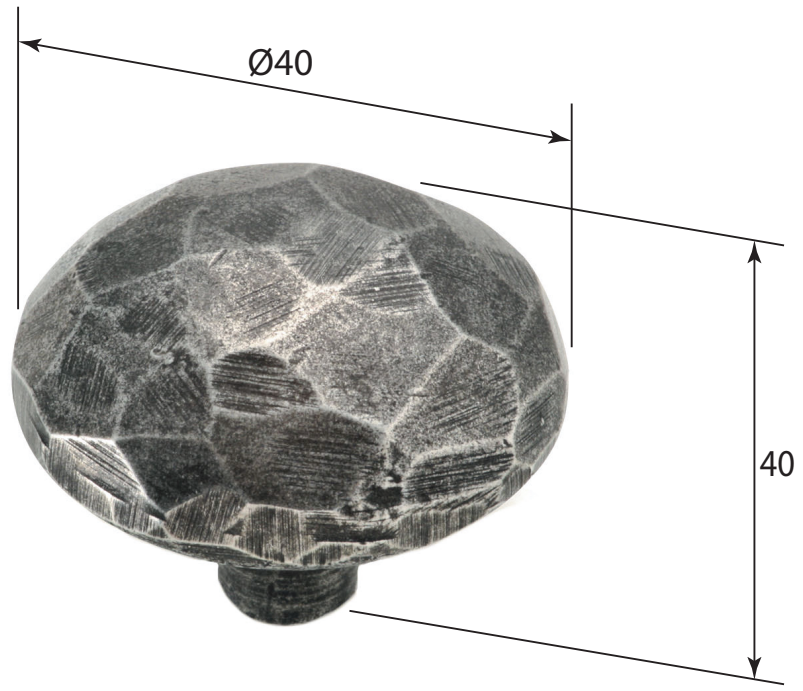

P/N. PCK005  
 ALL DIMENSIONS IN  
 MM UNLESS STATED  
 THE CONTENTS OF THIS DRAWING ARE COPYRIGHT AND SHOULD NOT BE  
 REPRODUCED WITHOUT THE PERMISSION OF DJH ENGINEERING

						QTY	
				<b>DESCRIPTION</b>		<b>DRG.</b>	D.Urwin
				PCK005 Facet Cabinet Knob		<b>DATE</b>	21/08/18
1	21/08/18		<b>LT REF.</b>	H:\Finesse & Stonebridge Handle Hardware\Finesse\ Dim Dwgs\PCK005.pdf	<b>SCALE</b>	N/A	
<b>ISSUE</b>	<b>DATE</b>	<b>REVISION</b>	<b>MATL.</b>	Pewter	<b>CODE</b>	PCK005	