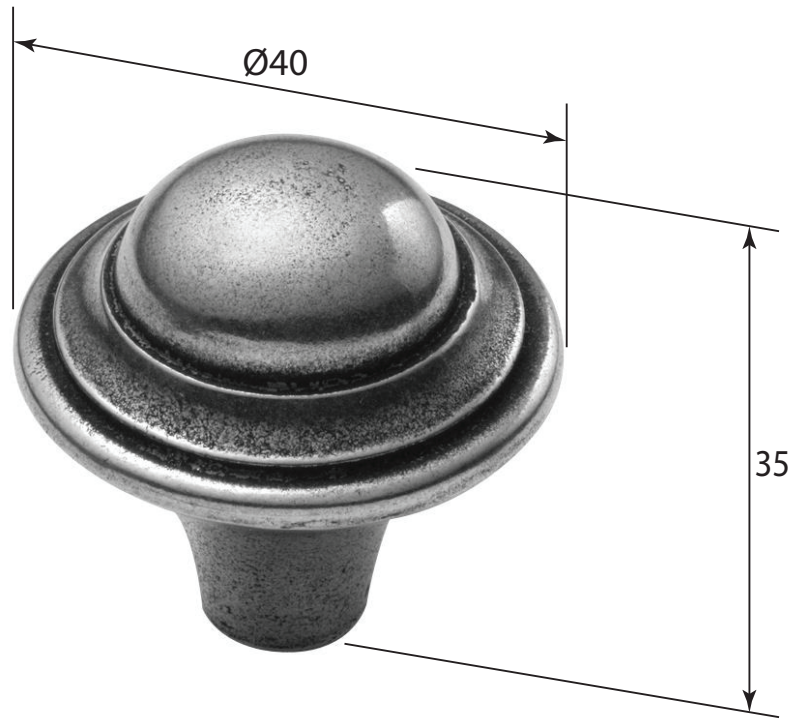

P/N. PCK011
 ALL DIMENSIONS IN
 MM UNLESS STATED
 THE CONTENTS OF THIS DRAWING ARE COPYRIGHT AND SHOULD NOT BE
 REPRODUCED WITHOUT THE PERMISSION OF DJH ENGINEERING

					QTY	
			DESCRIPTION	DRG.	D.Urwin	
			PCK011 Hadden Cabinet Knob	DATE	21/08/18	
1	21/08/18		LT REF.	H:\Finess & Stonebridge Handle Hardware\Finesse\ Dim Dwgs\PCK011.pdf	SCALE	N/A
ISSUE	DATE	REVISION	MATL.	Pewter	CODE	PCK011