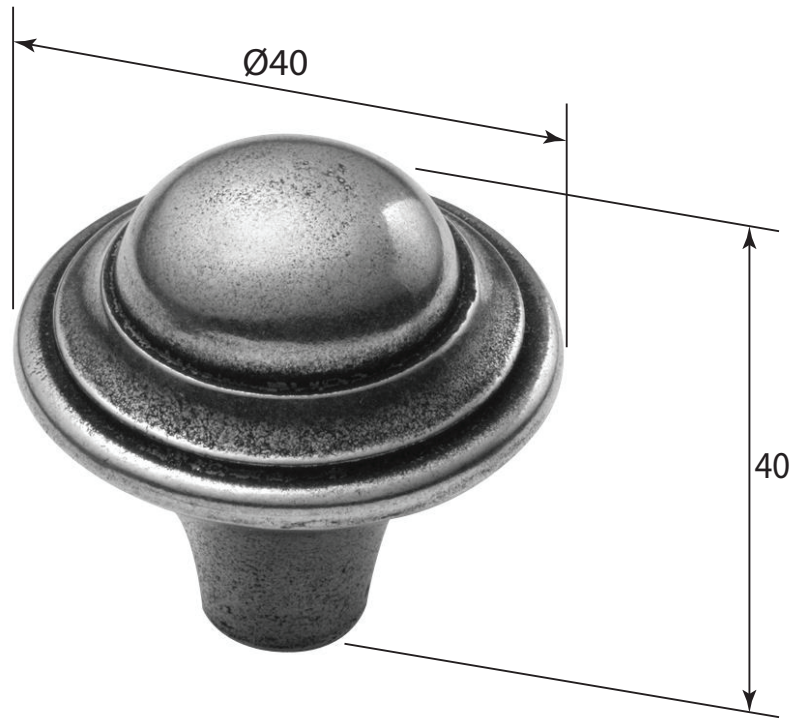

P/N. PCK011  
 ALL DIMENSIONS IN  
 MM UNLESS STATED  
 THE CONTENTS OF THIS DRAWING ARE COPYRIGHT AND SHOULD NOT BE  
 REPRODUCED WITHOUT THE PERMISSION OF DJH ENGINEERING

						QTY	
				<b>DESCRIPTION</b>		<b>DRG.</b>	D.Urwin
				PCK011 Hadden Cabinet Knob		<b>DATE</b>	21/08/18
1	21/08/18		<b>LT REF.</b>	H:\Finess & Stonebridge Handle Hardware\Finesse\ Dim Dwgs\PCK011.pdf		<b>SCALE</b>	N/A
<b>ISSUE</b>	<b>DATE</b>	<b>REVISION</b>	<b>MATL.</b>	Pewter		<b>CODE</b>	PCK011