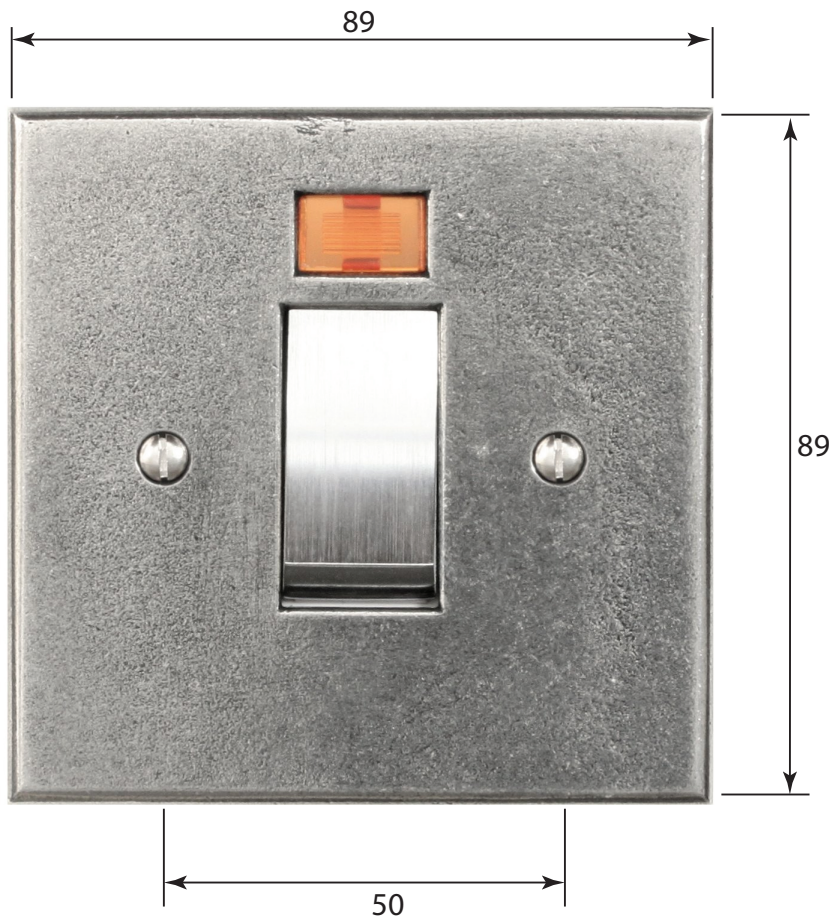

P/N. FD608
 ALL DIMENSIONS IN
 MM UNLESS STATED
 THE CONTENTS OF THIS DRAWING ARE COPYRIGHT AND SHOULD NOT BE
 REPRODUCED WITHOUT THE PERMISSION OF DJH ENGINEERING

						QTY	
			DESCRIPTION		DRG.	D. Urwin	
			FD608 45A DP Switch Interior with Neon.		DATE	28/08/18	
1	28/08/18		LT REF.	H:\Finess & Stonebridge Handle Hardware\Finesse\ Dim Dwgs\FD608.pdf	SCALE	N/A	
ISSUE	DATE	REVISION	MATL.	Pewter	CODE	FD608	