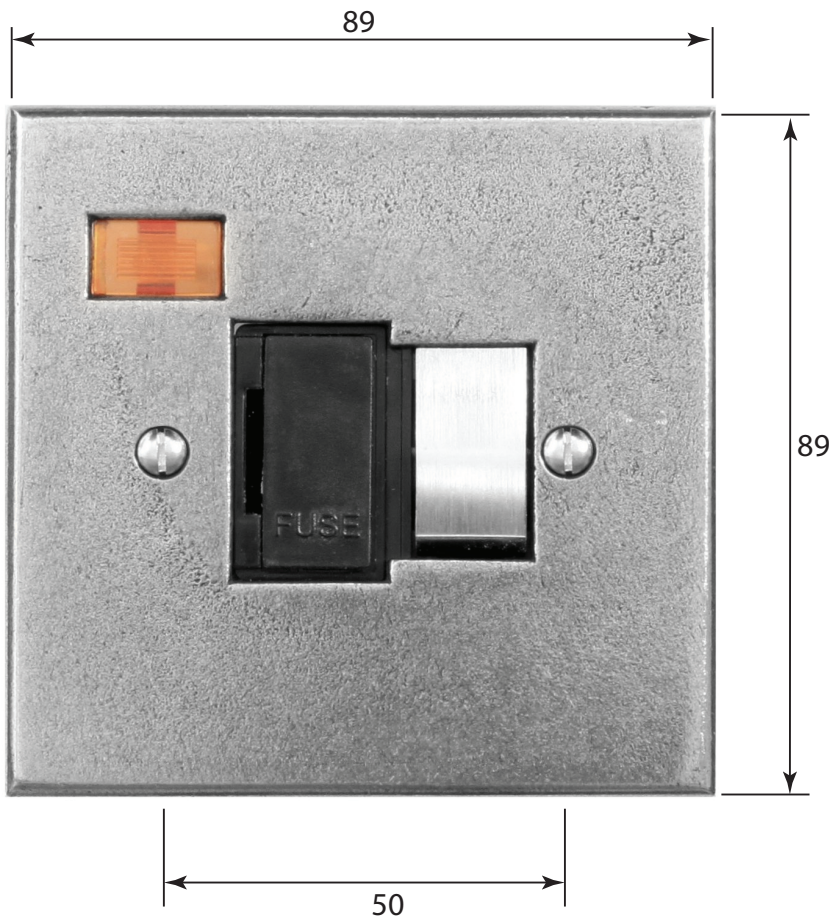

P/N. FD610 ALL DIMENSIONS IN
MM UNLESS STATED

THE CONTENTS OF THIS DRAWING ARE COPYRIGHT AND SHOULD NOT BE
REPRODUCED WITHOUT THE PERMISSION OF DJH ENGINEERING

						QTY
				DESCRIPTION	DRG.	D. Urwin
				FD610 13A DP Switch Interior with Neon.	DATE	28/08/18
1	28/08/18		LT REF.	H:\Finess & Stonebridge Handle Hardware\Finesse\Dim Dwgs\FD610.pdf	SCALE	N/A
ISSUE	DATE	REVISION	MATL.	Pewter	CODE	FD610