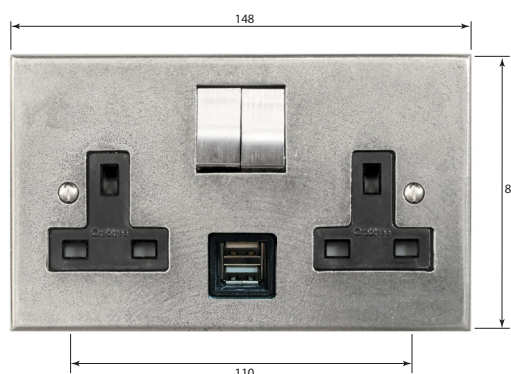

2 GANG USB-A SWITCHED SOCKET

Finesse

- 2 gang USB-A switched socket wallplate.
- Designed for use with Crabtree Platinum components (to be purchased separately).
- Handmade in the UK from solid pewter.
- Beautifully complements the Finesse range of door hardware, cupboard handles and window furniture.
- Suitable for internal use only.

PRODUCT DIMENSIONS

Product Code	Plate Width	Plate Height	Fixing Centres	Material
FD620	148mm	89mm	110mm	Pewter

To be Purchased With Crabtree Platinum Electrical Components

Product Code	Component Description	Quantity
1316USB/1SC	13A gang DP USB switched socket interior - black/satin chrome	1