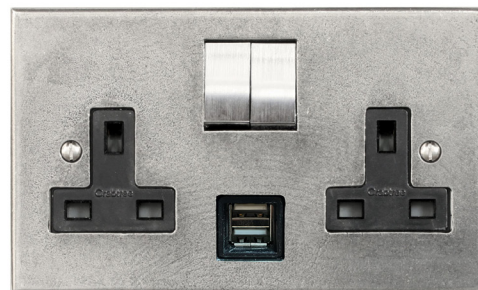

2 GANG USB-A SWITCHED SOCKET

Finesse

- 2 gang USB-A switched socket wallplate.
- Designed for use with Crabtree Platinum components (to be purchased separately).
- Handmade in the UK from solid pewter.
- Beautifully complements the Finesse range of door hardware, cupboard handles and window furniture.
- Suitable for internal use only.

PRODUCT DIMENSIONS

Product Code	Plate Width	Plate Height	Fixing Centres	Material
FD620	148mm	89mm	110mm	Pewter

To be Purchased With Crabtree Platinum Electrical Components

Product Code	Component Description	Quantity
1316USB/1SC	13A gang DP USB switched socket interior - black/satin chrome	1