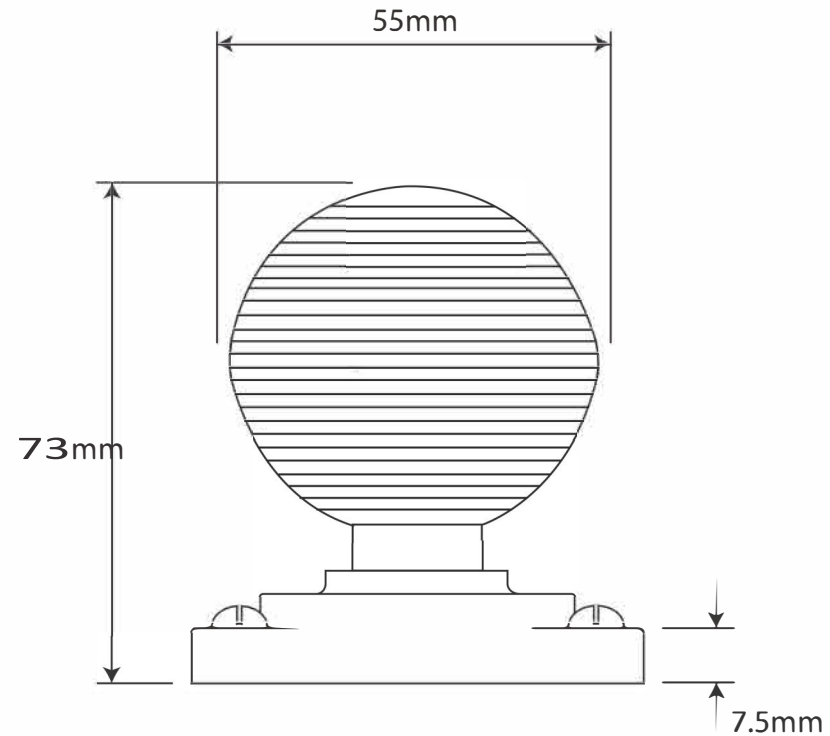

P/N. FD704

ALL DIMENSIONS IN
MM UNLESS STATED

THE CONTENTS OF THIS DRAWING ARE COPYRIGHT AND SHOULD NOT BE
REPRODUCED WITHOUT THE PERMISSION OF DJH ENGINEERING

Finesse
Fine Pewter Hardware
MADE IN BRITAIN

						QTY
				DESCRIPTION FD704 Beehive Door Knob on Jesmond Rose Backplate.	DRG.	D. Urwin
					DATE	20/10/23
1	20/10/23				SCALE	N/A
ISSUE	DATE	REVISION	MATL.	Pewter	CODE	FD704