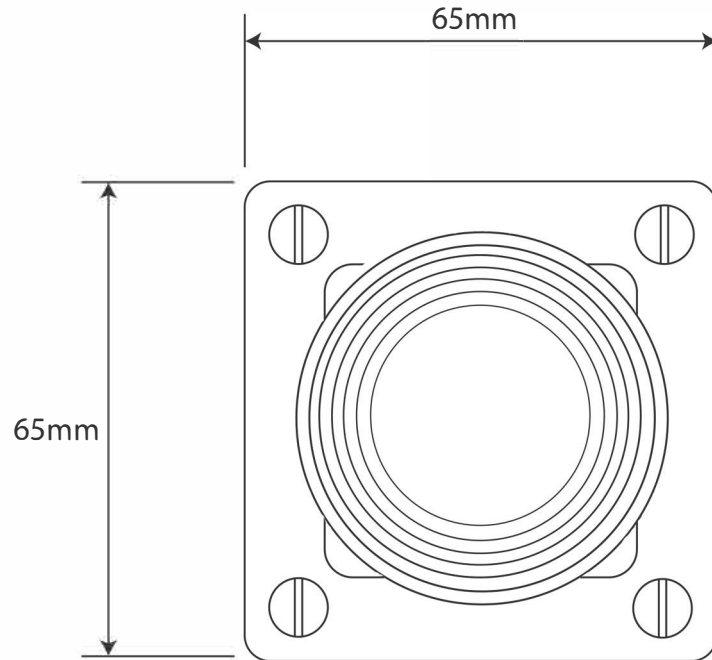

P/N. FD704

ALL DIMENSIONS IN
MM UNLESS STATED

THE CONTENTS OF THIS DRAWING ARE COPYRIGHT AND SHOULD NOT BE
REPRODUCED WITHOUT THE PERMISSION OF DJH ENGINEERING

Finesse
Fine Pewter Hardware
MADE IN BRITAIN

						QTY
				DESCRIPTION FD704 Beehive Door Knob on Jesmond Rose Backplate.	DRG.	D. Urwin
					DATE	20/10/23
1	20/10/23				SCALE	N/A
ISSUE	DATE	REVISION	MATL.	Pewter	CODE	FD704